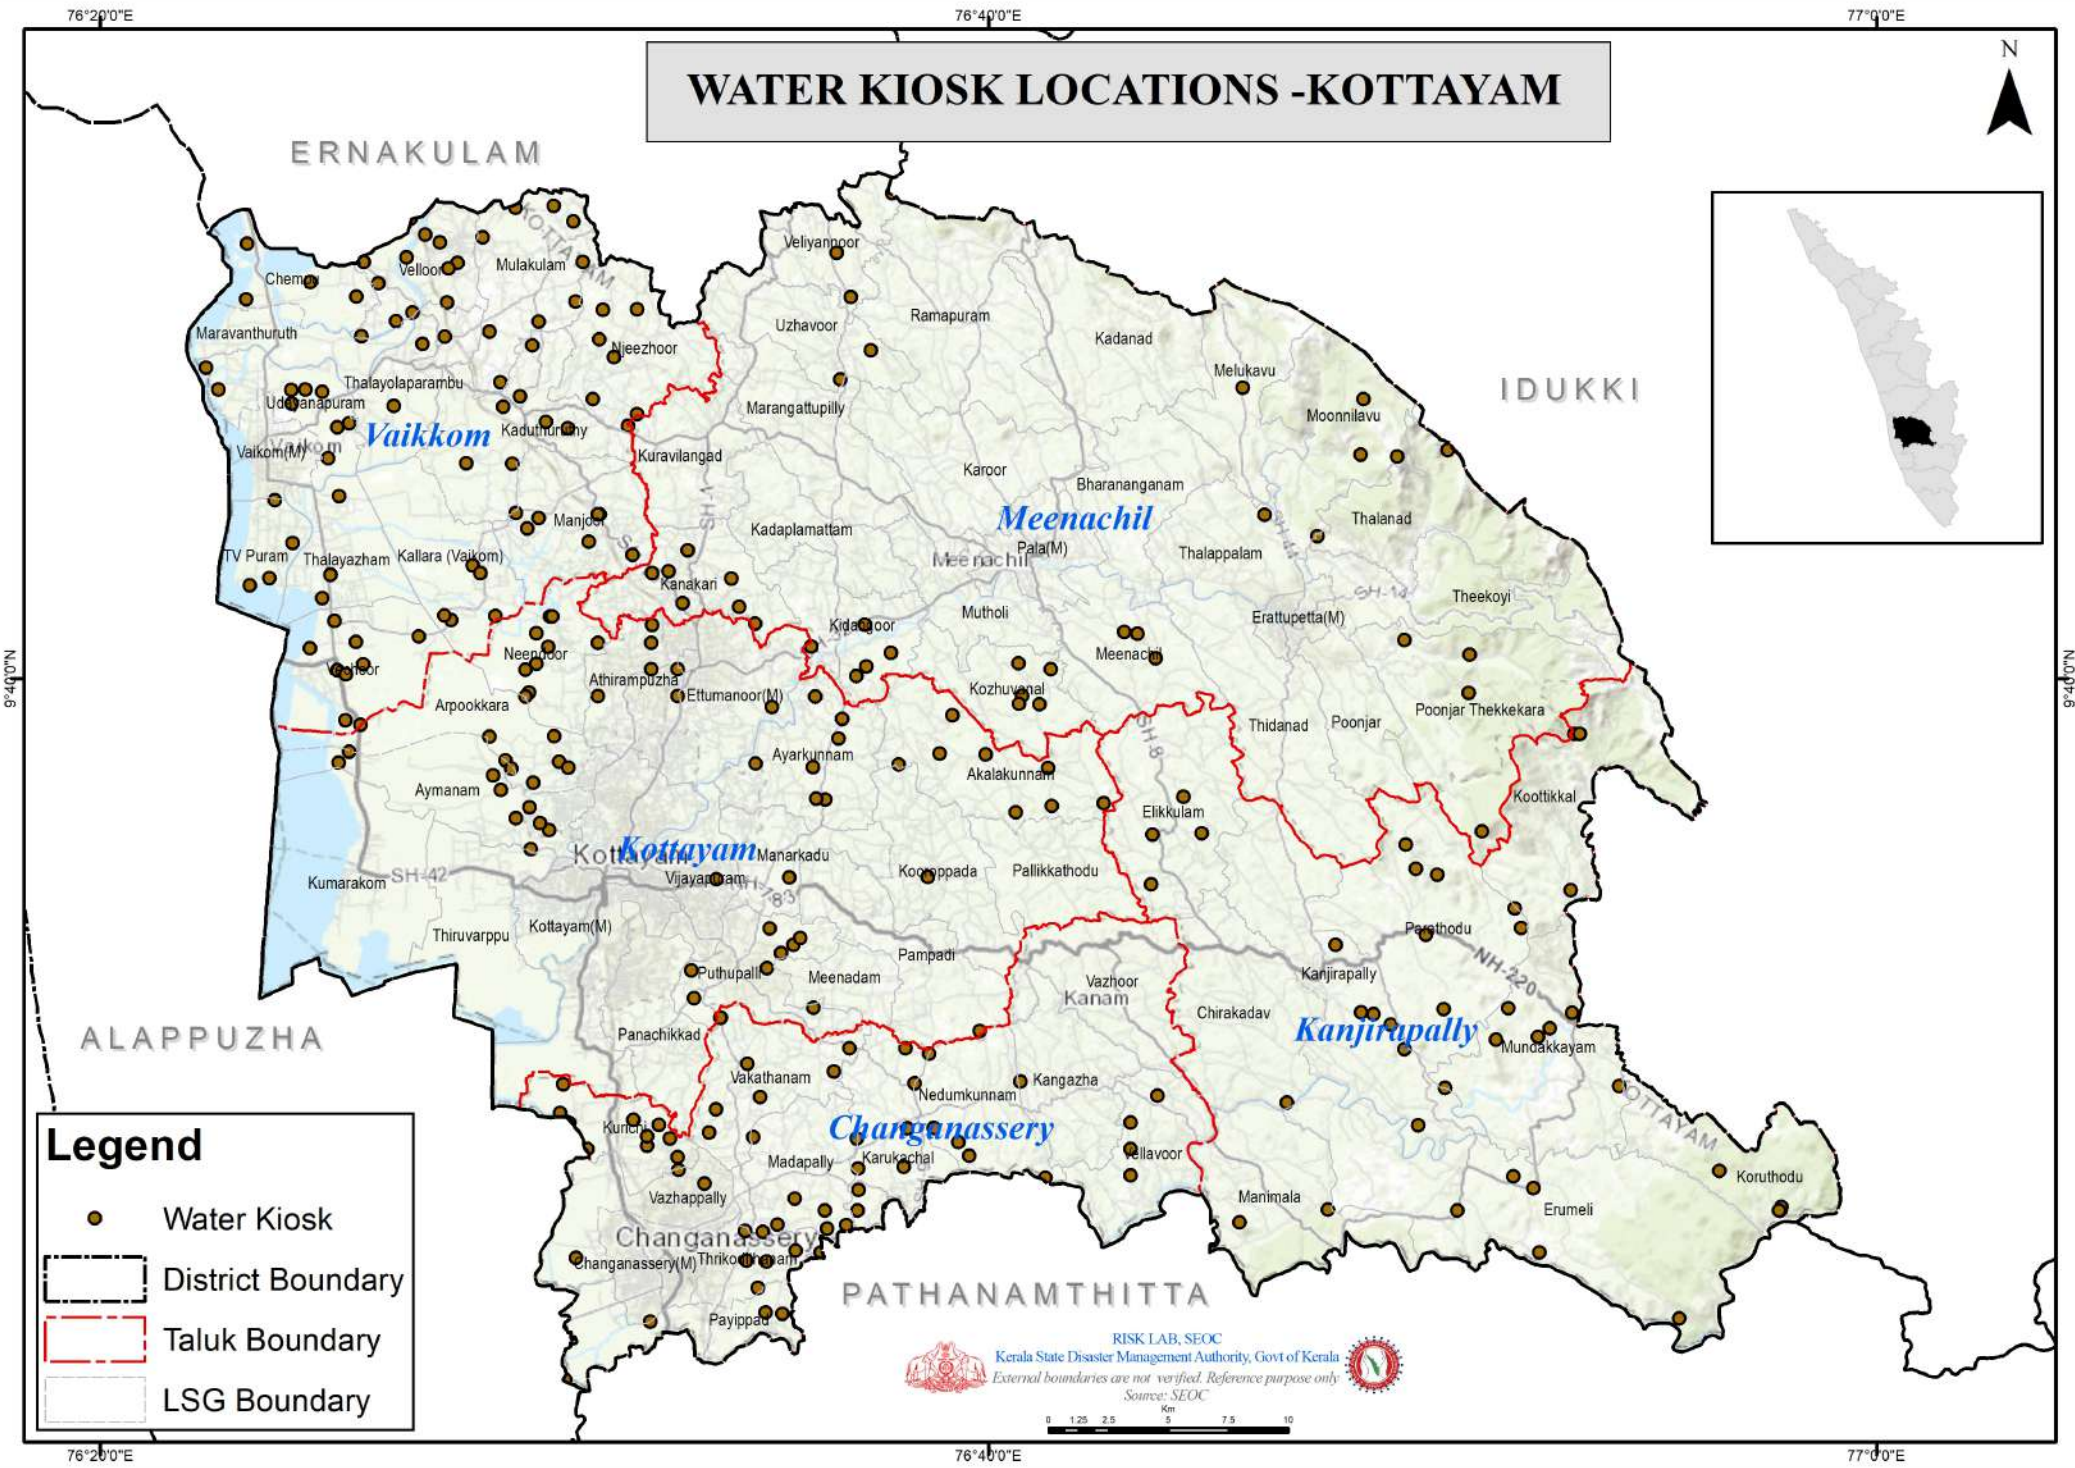

WATER KIOSK LOCATIONS - ERNAKULAM

Legend

- Water Kiosk
- District Boundary
- Taluk Boundary
- LSG Boundary

WATER KIOSK LOCATIONS -IDUKKI

Legend

- Water Kiosk
- District Boundary
- Taluk Boundary
- LSG Boundary

RISK LAB, SEOC
 Kerala State Disaster Management Authority, Govt of Kerala
External boundaries are not verified. Reference purpose only
 Source: SEOC

WATER KIOSK LOCATIONS -KOTTAYAM

Legend

- Water Kiosk
- District Boundary
- Taluk Boundary
- LSG Boundary