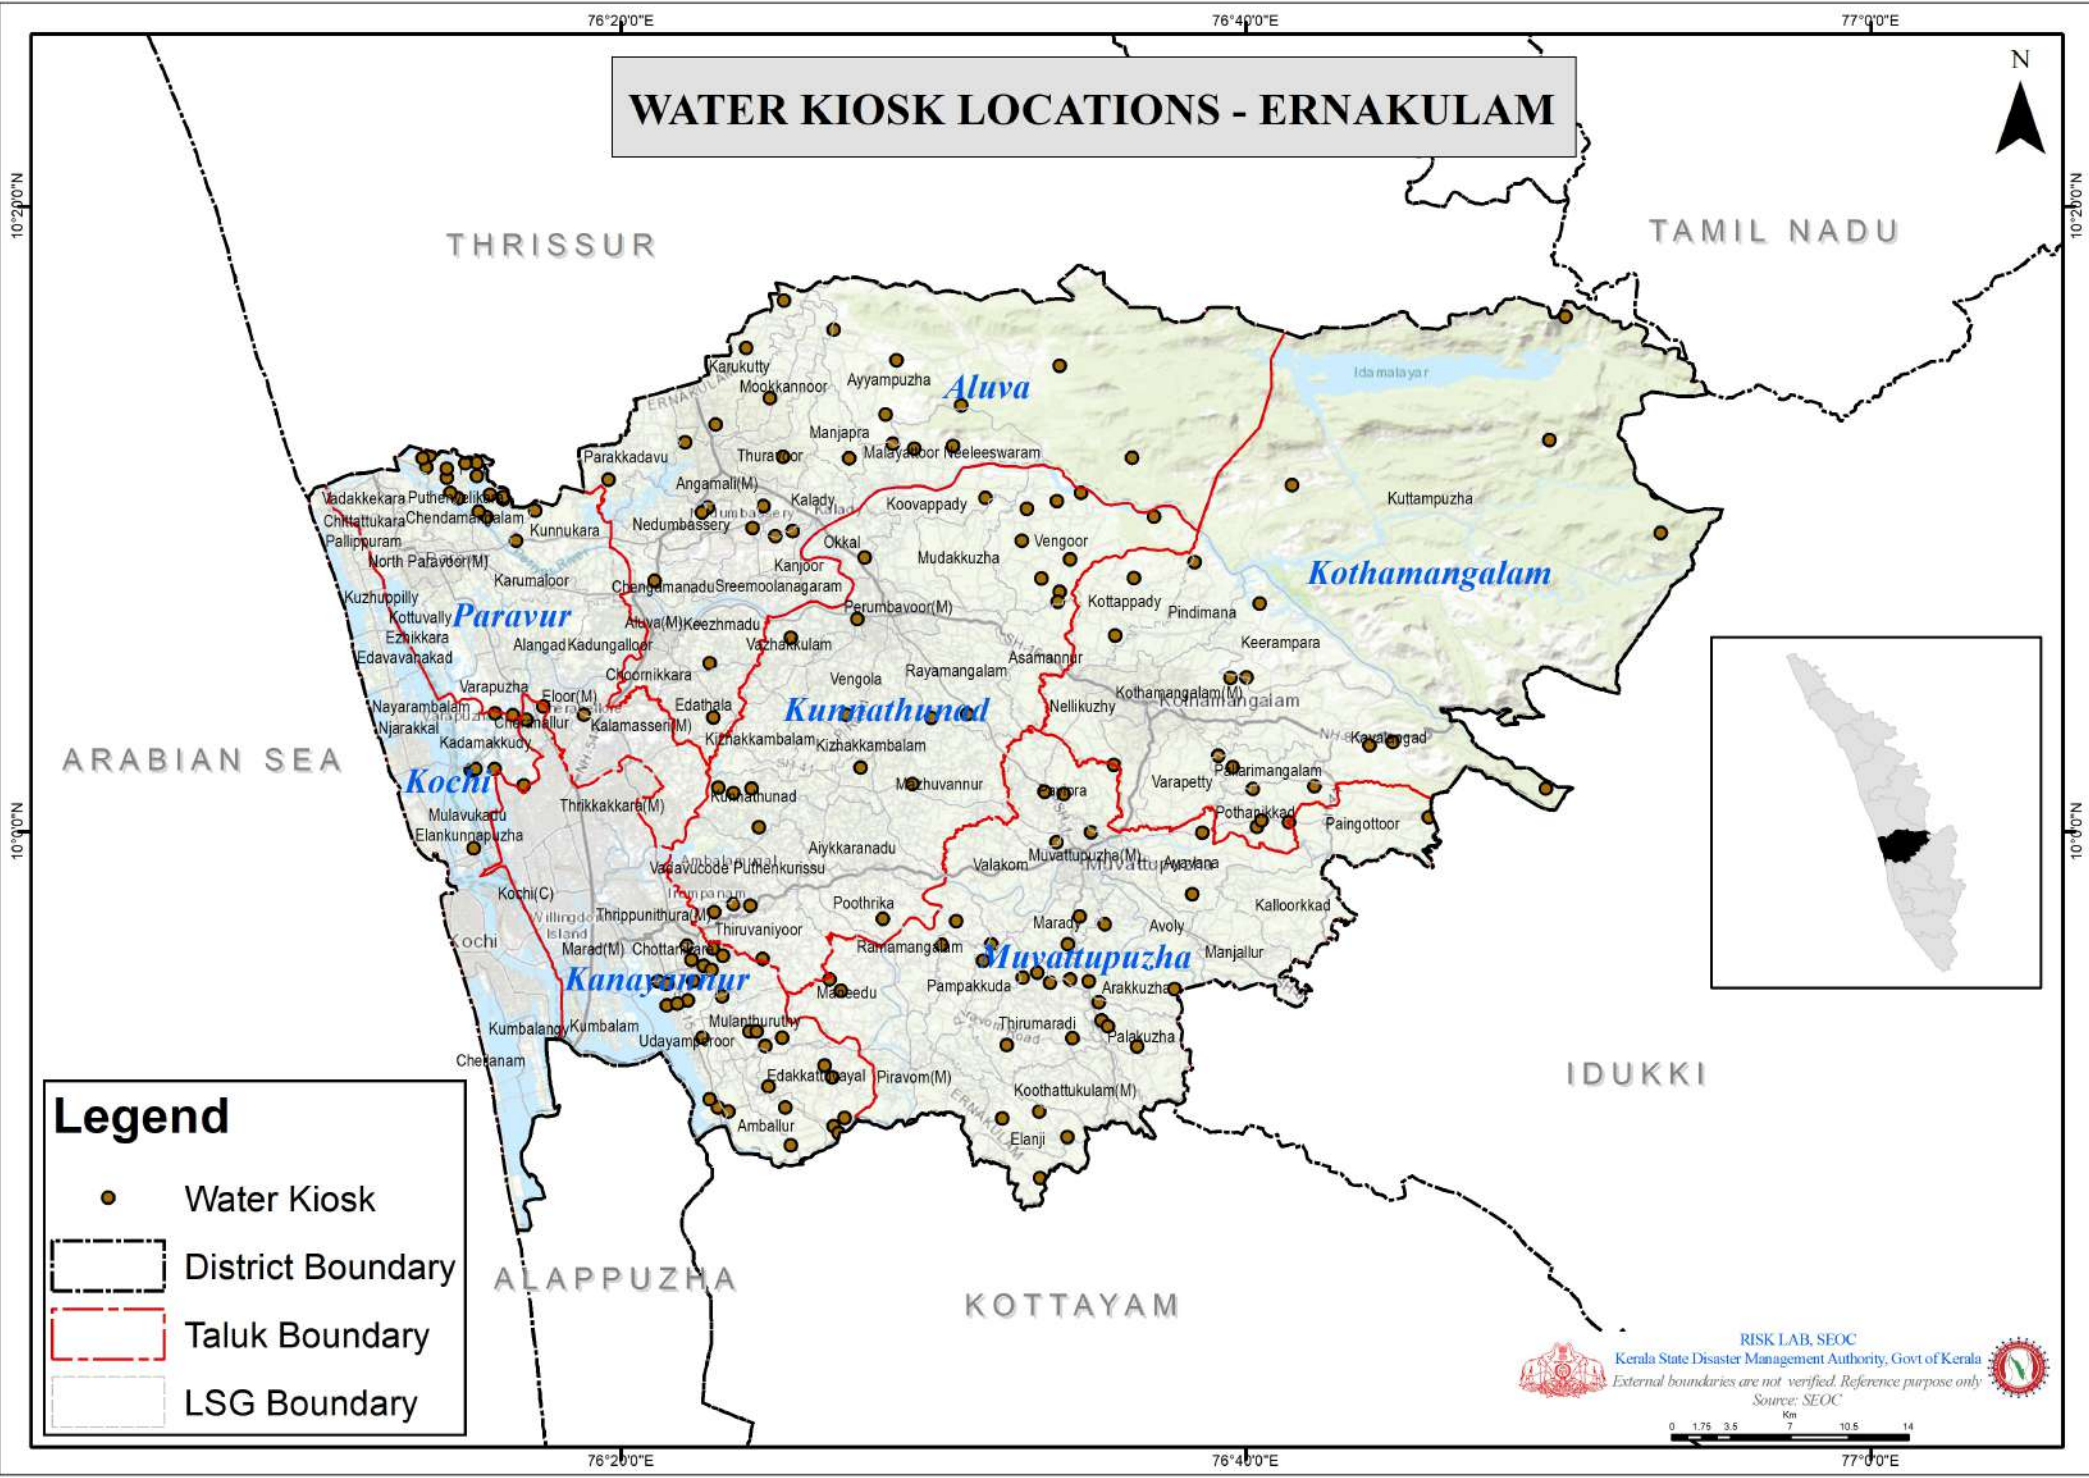

WATER KIOSK LOCATIONS - ERNAKULAM

Legend

- Water Kiosk
- District Boundary
- Taluk Boundary
- LSG Boundary

WATER KIOSK LOCATIONS -IDUKKI

Legend

- Water Kiosk
- District Boundary
- Taluk Boundary
- LSG Boundary