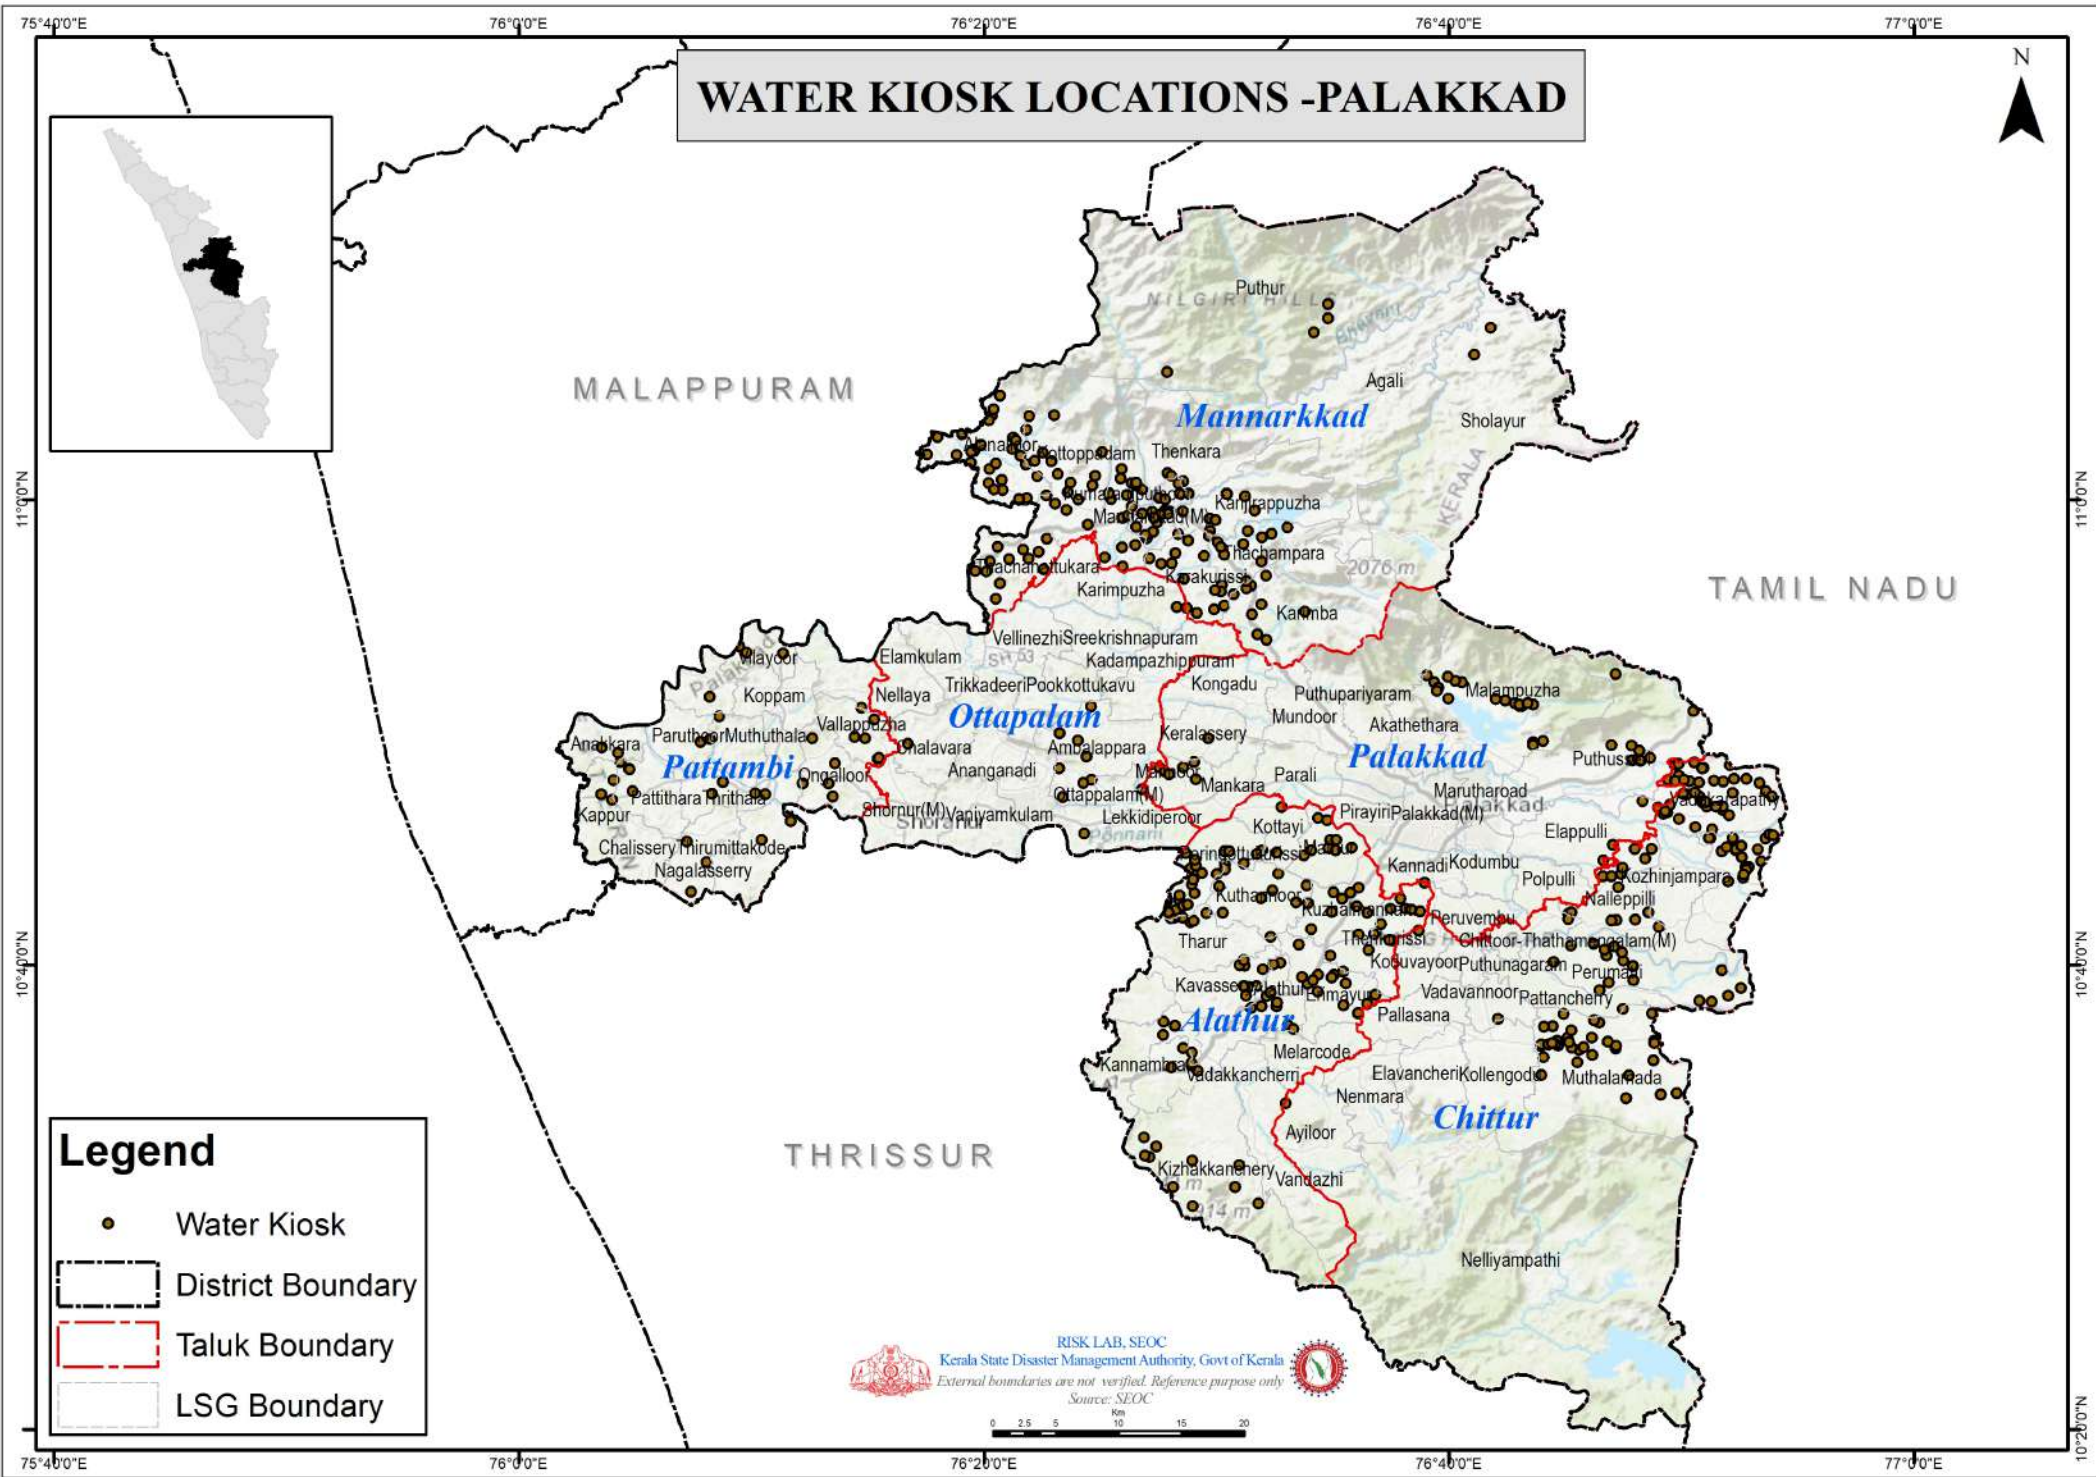

WATER KIOSK LOCATIONS - PALAKKAD