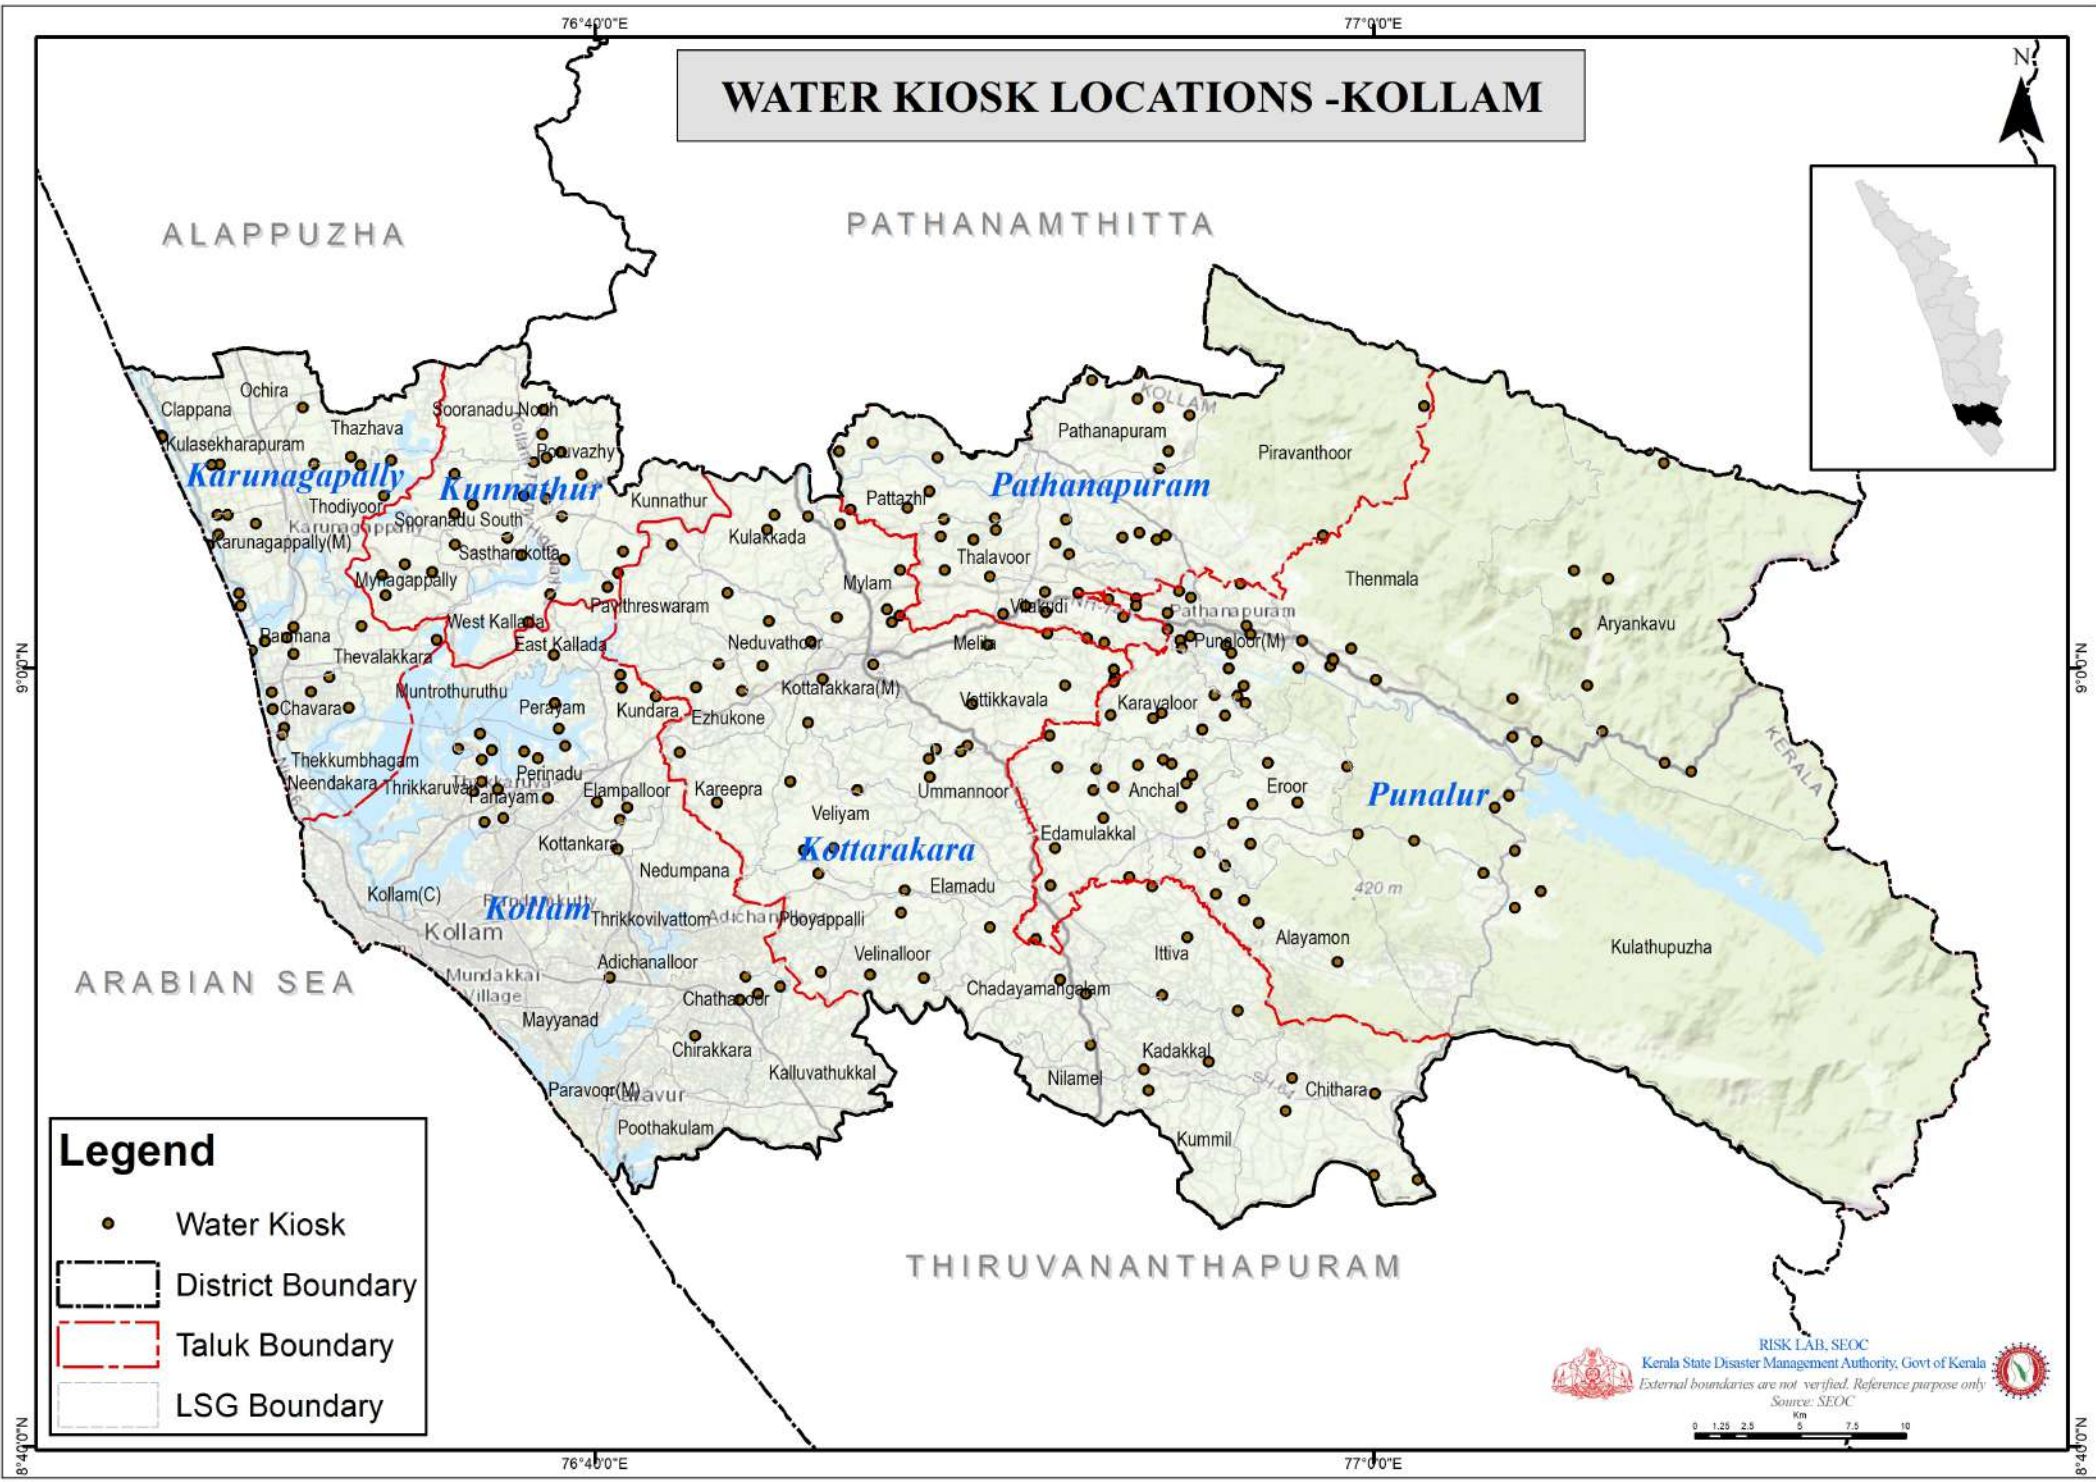

ARABIAN SEA

MALAPPURAM

11°40'0"N

11°40'0"N

11°20'0"N

11°20'0"N

Legend

-  Water Kiosk
-  District Boundary
-  Taluk Boundary
-  LSG Boundary

76°40'0"E

77°0'0"E

9°20'0"N

9°20'0"N

9°0'0"N

9°0'0"N

WATER KIOSK LOCATIONS -KOLLAM

Legend