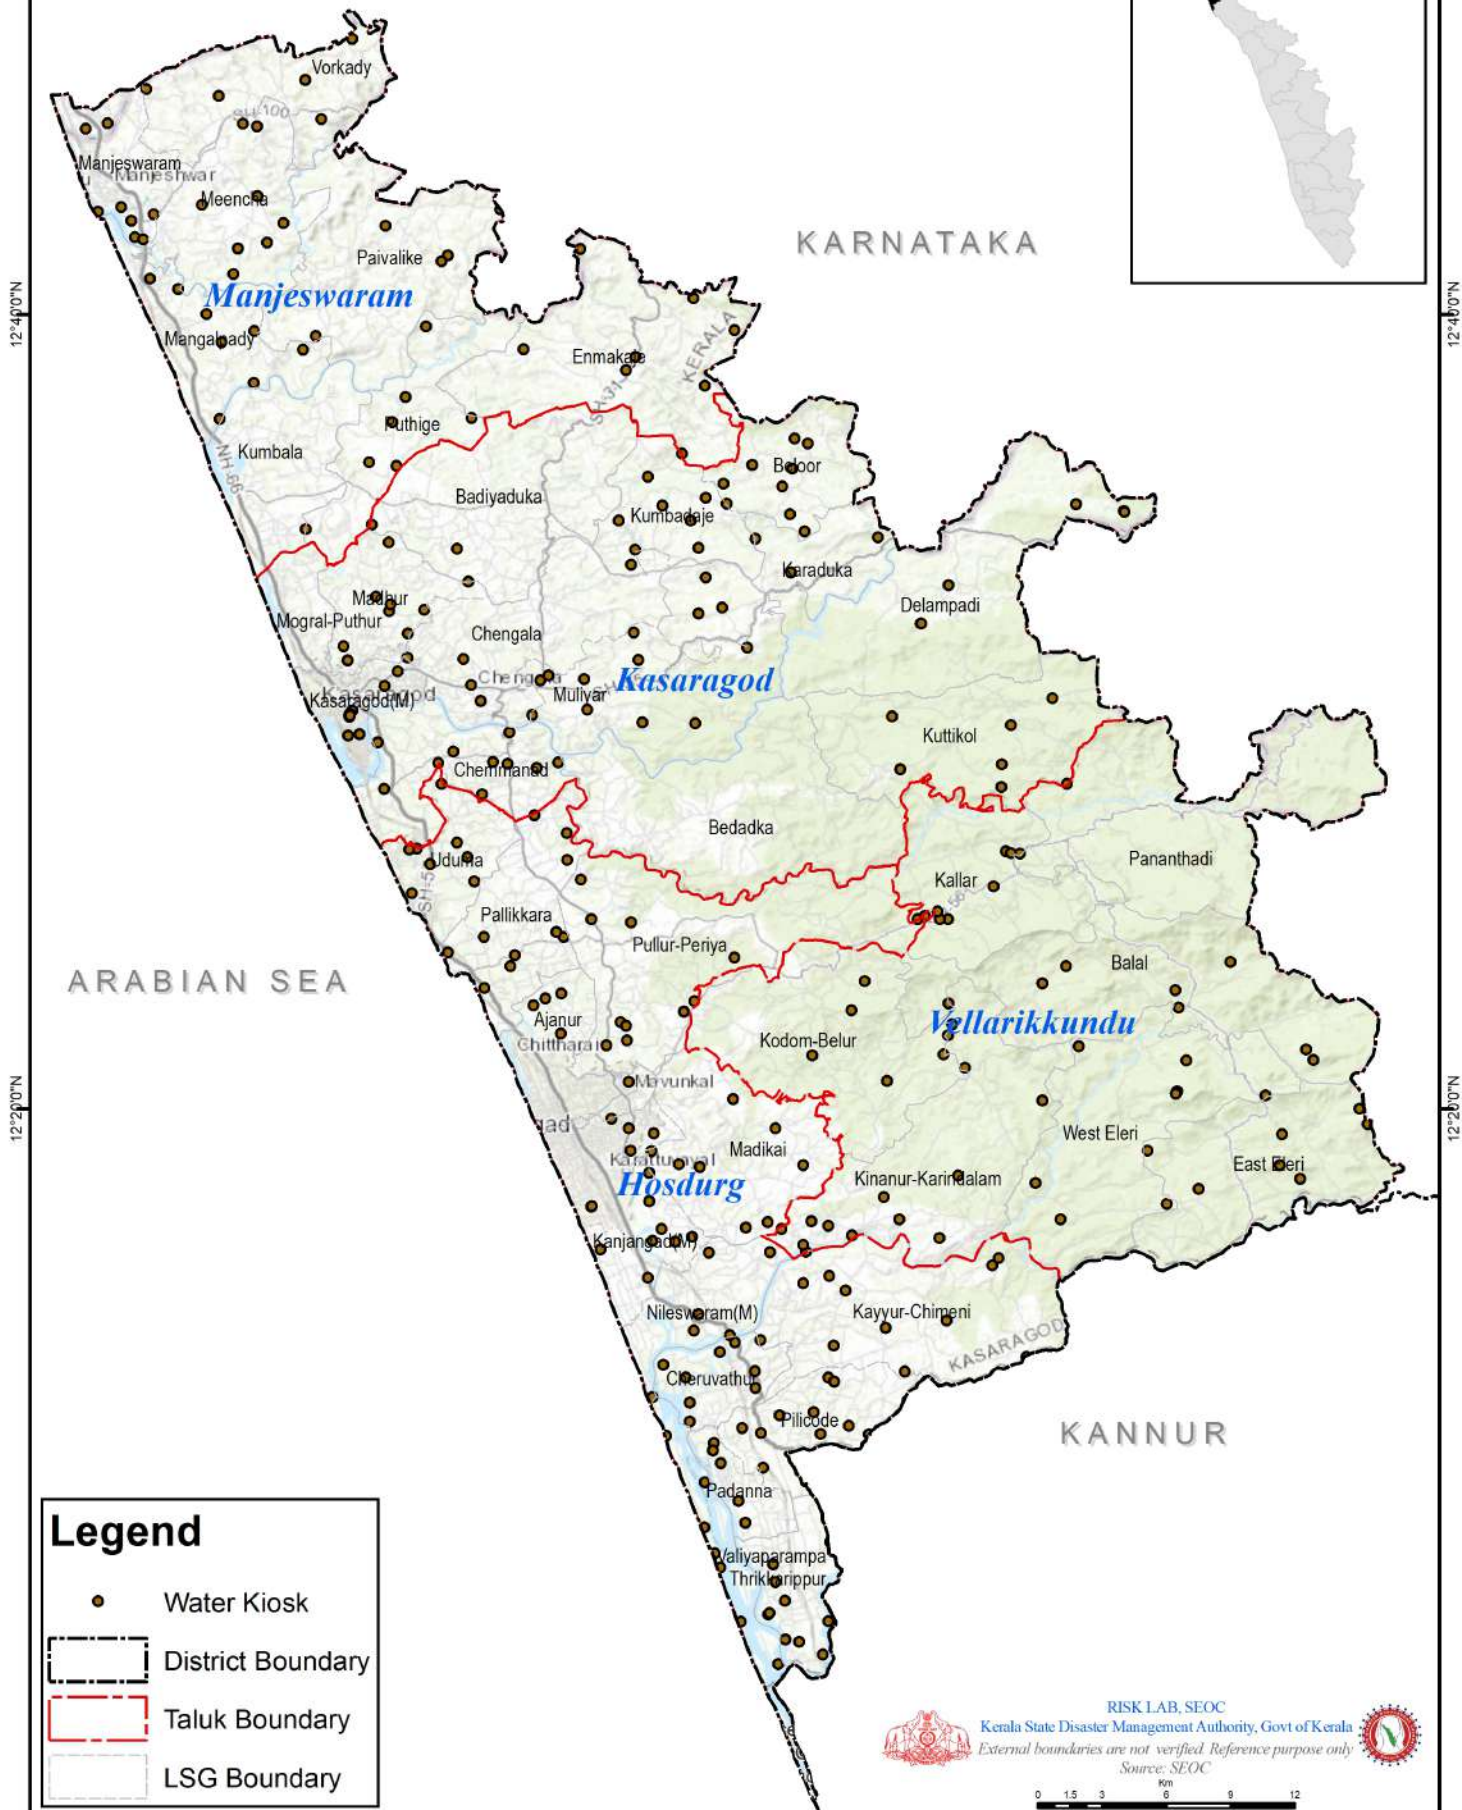

75°0'0"E 75°2'0"E

WATER KIOSK LOCATIONS -KASARAGOD

12°4'0"N

12°4'0"N

12°2'0"N

12°2'0"N

75°0'0"E 75°2'0"E

Legend

WATER KIOSK LOCATIONS - WAYANAD

Legend

- Water Kiosk
- District Boundary
- Taluk Boundary
- LSG Boundary

75°40'E

76°00'E

WATER KIOSK LOCATIONS -KOZHIKODE

KANNUR

WAYANAD

ARABIAN SEA

MALAPPURAM

11°40'0"N

11°40'0"N

11°20'0"N

11°20'0"N

Legend

-  Water Kiosk
-  District Boundary
-  Taluk Boundary
-  LSG Boundary

76°40'0"E

77°0'0"E

9°20'0"N

9°20'0"N

9°0'0"N

9°0'0"N

WATER KIOSK LOCATIONS -KOLLAM

Legend