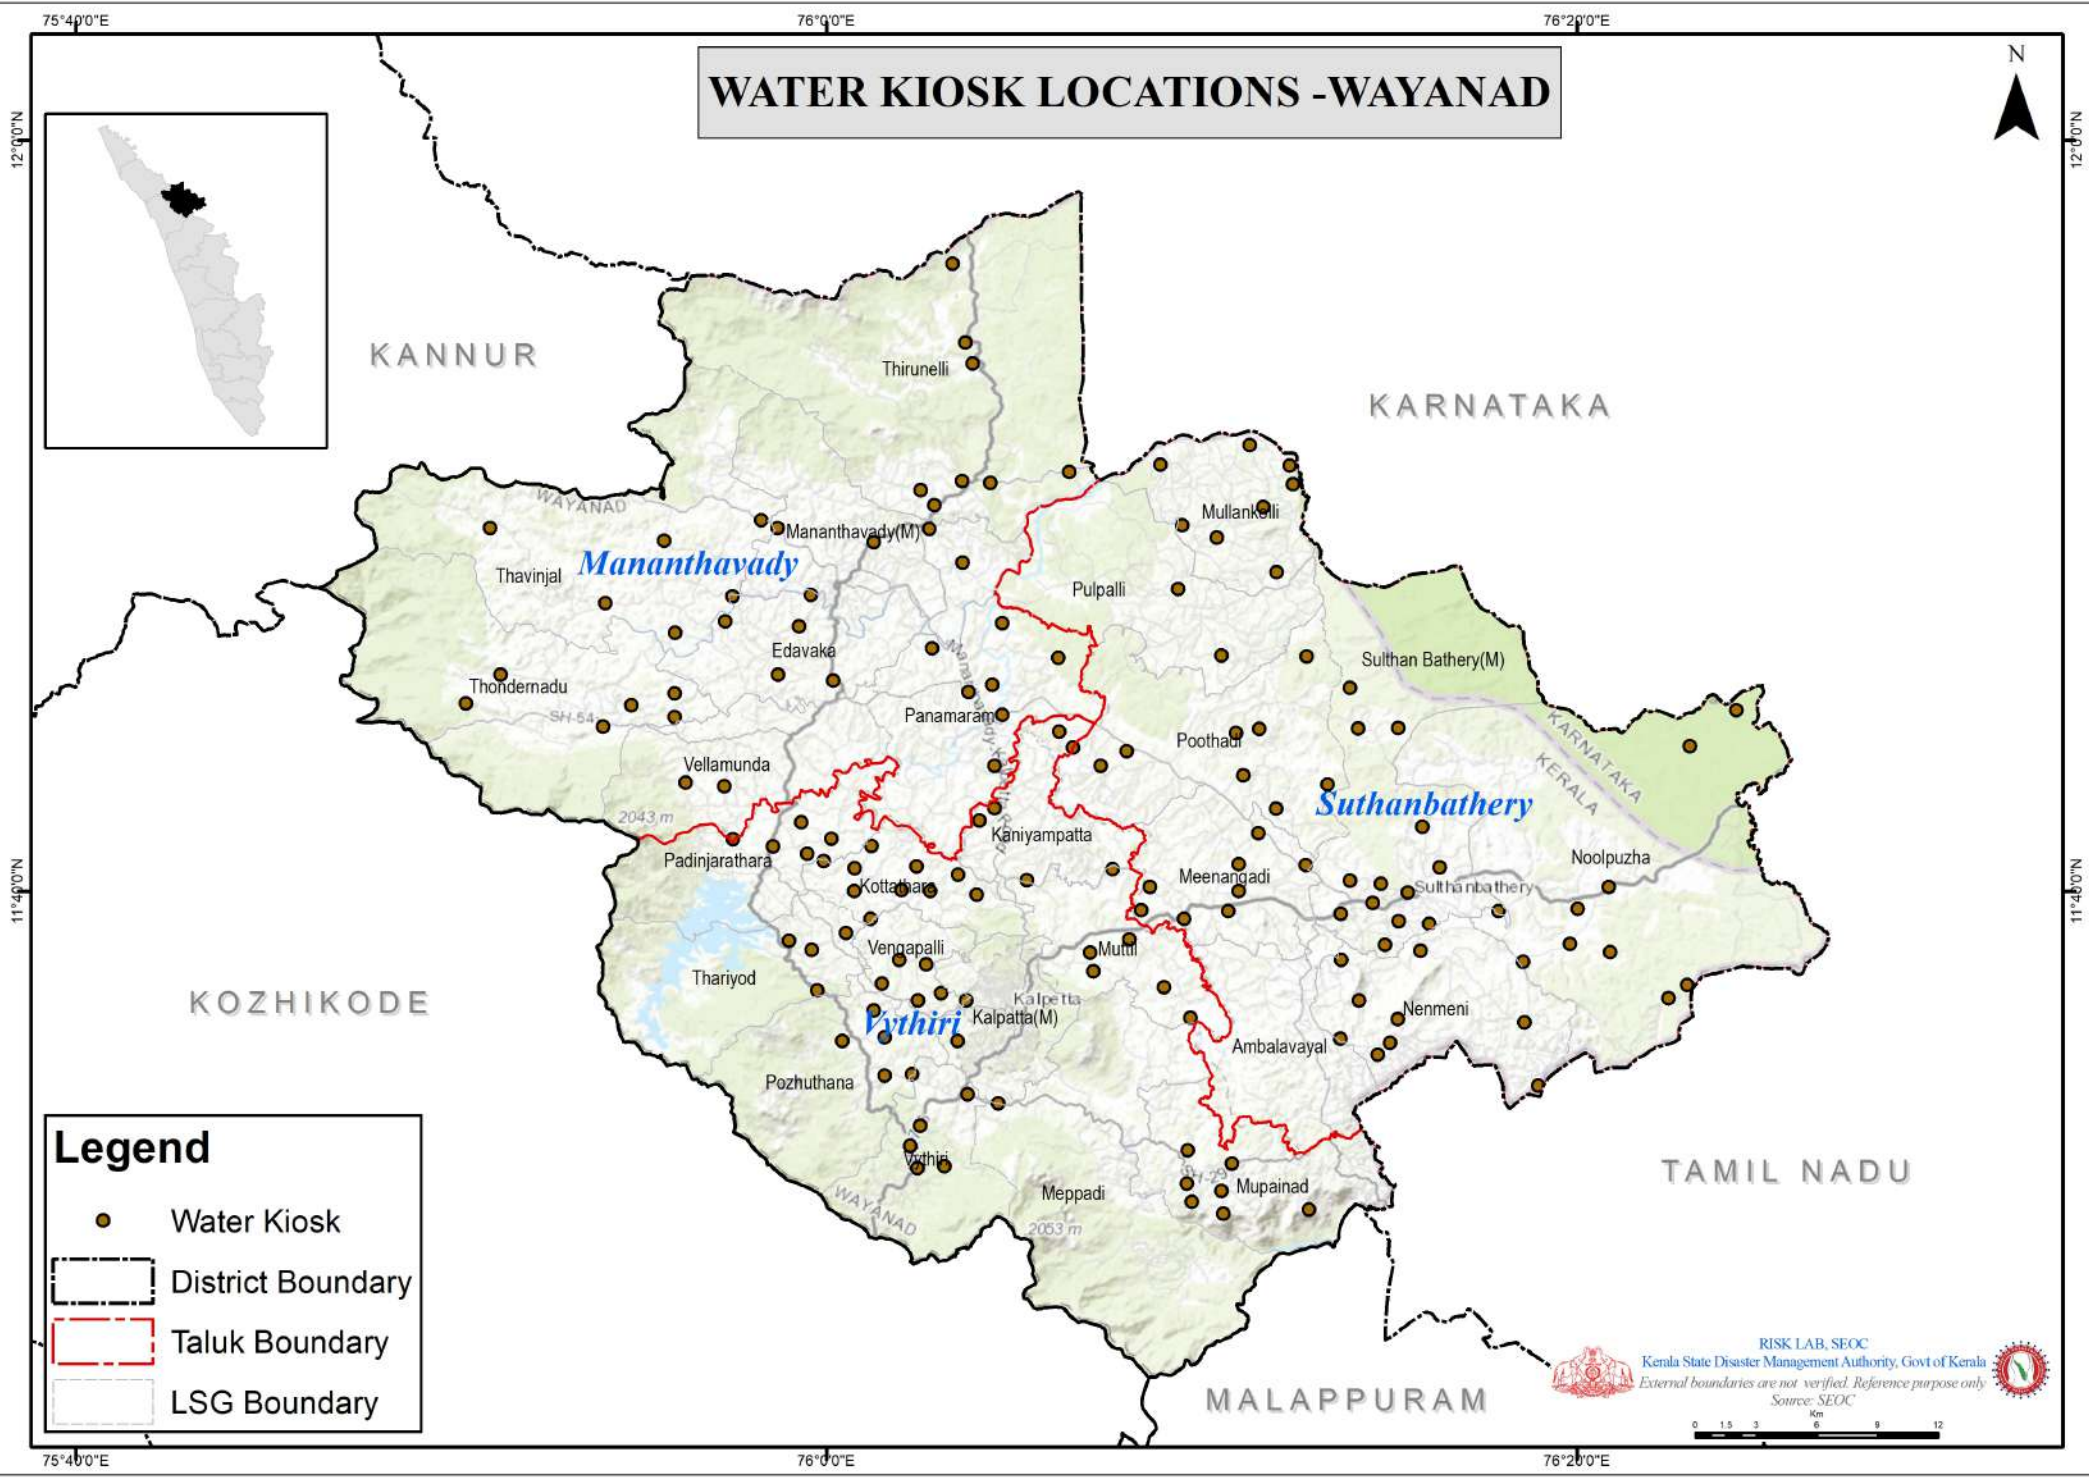

75°0'0"E 75°2'0"E

WATER KIOSK LOCATIONS -KASARAGOD

12°4'0"N

12°4'0"N

12°2'0"N

12°2'0"N

75°0'0"E 75°2'0"E

Legend

WATER KIOSK LOCATIONS -KANNUR

Legend

- Water Kiosk
- District Boundary
- Taluk Boundary
- LSG Boundary

RISK LAB, SEOC
 Kerala State Disaster Management Authority, Govt of Kerala
External boundaries are not verified. Reference purpose only
 Source: SEOC

WATER KIOSK LOCATIONS - WAYANAD

Legend

- Water Kiosk
- District Boundary
- Taluk Boundary
- LSG Boundary

75°40'E

76°00'E

WATER KIOSK LOCATIONS -KOZHIKODE

KANNUR

WAYANAD

ARABIAN SEA

MALAPPURAM

11°40'0"N

11°40'0"N

11°20'0"N

11°20'0"N

Legend

-  Water Kiosk
-  District Boundary
-  Taluk Boundary
-  LSG Boundary