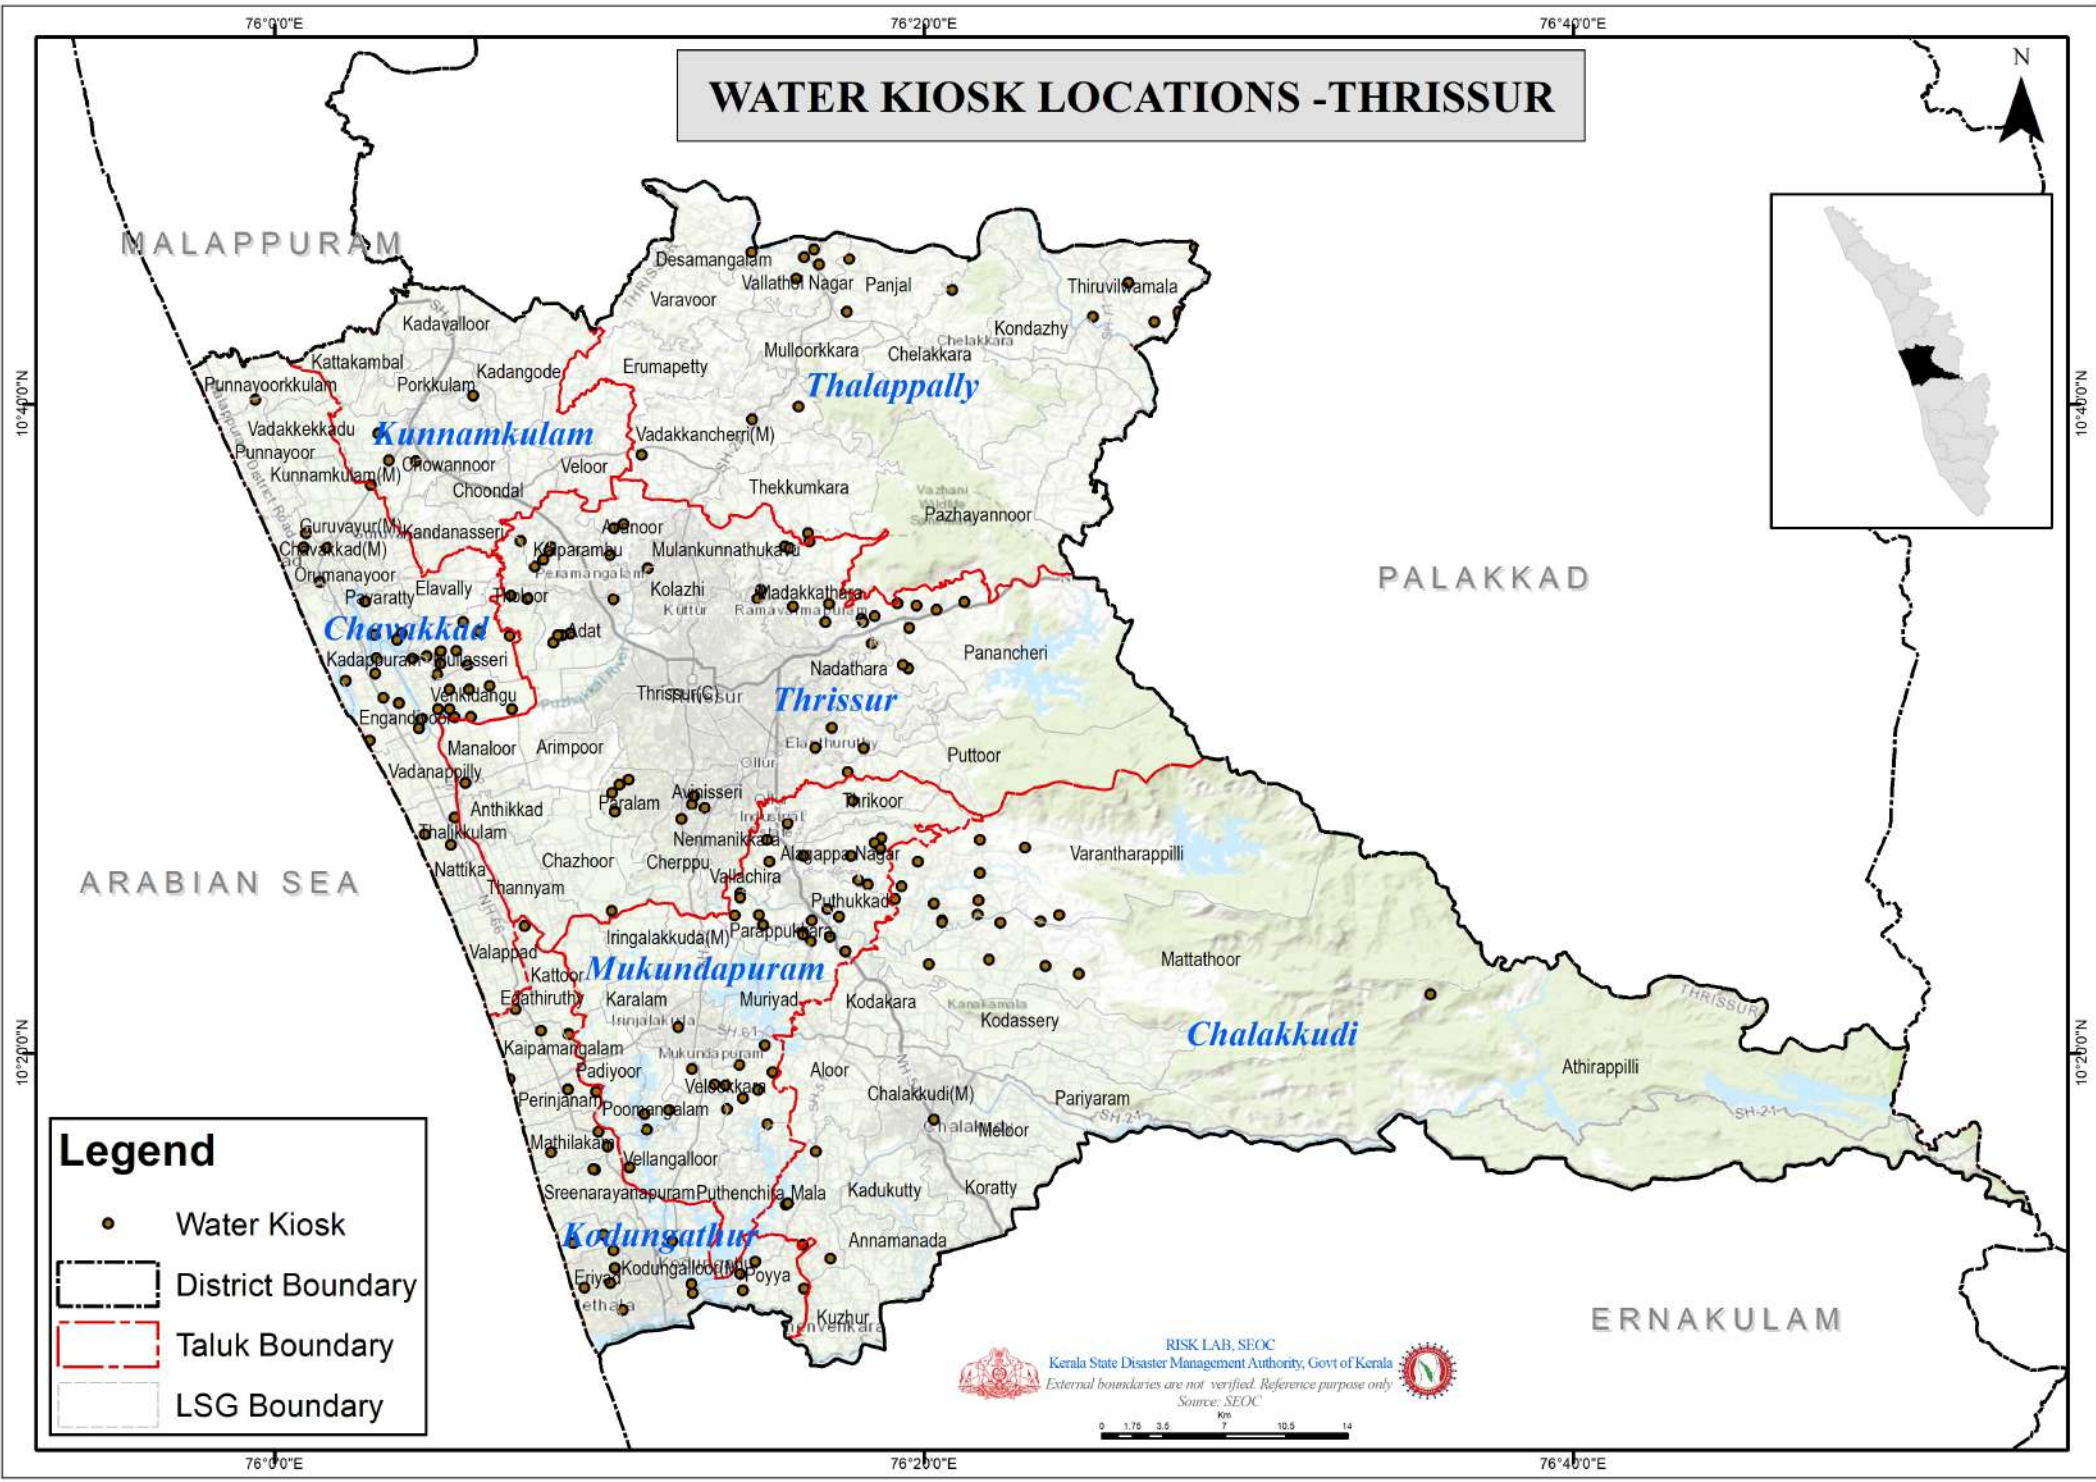

WATER KIOSK LOCATIONS - THRISSUR

Legend

- Water Kiosk
- ▭ District Boundary
- ▭ Taluk Boundary
- ▭ LSG Boundary

RISK LAB, SEOC
Kerala State Disaster Management Authority, Govt of Kerala
External boundaries are not verified. Reference purpose only
Source: SEOC