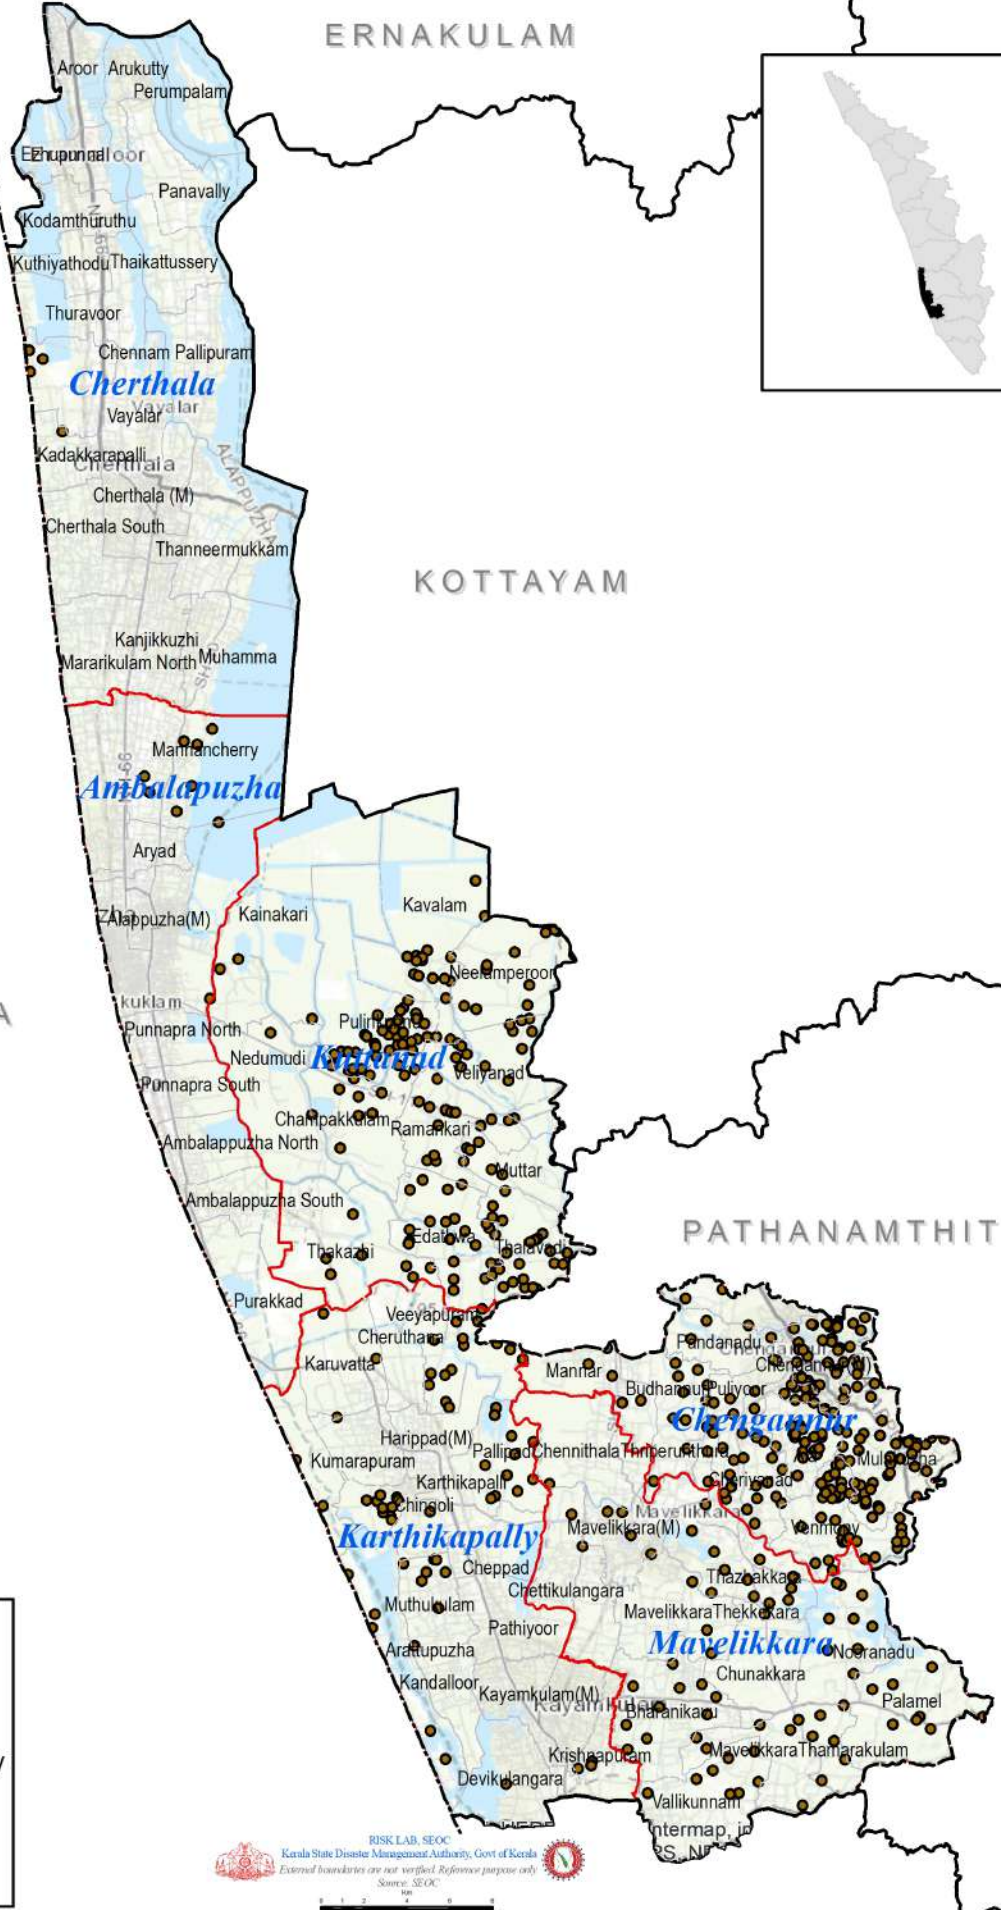

KOTTAYAM

PATHANAMTHITTA

ARABIAN SEA

9°40'0"N

9°40'0"N

9°20'0"N

9°20'0"N

Legend