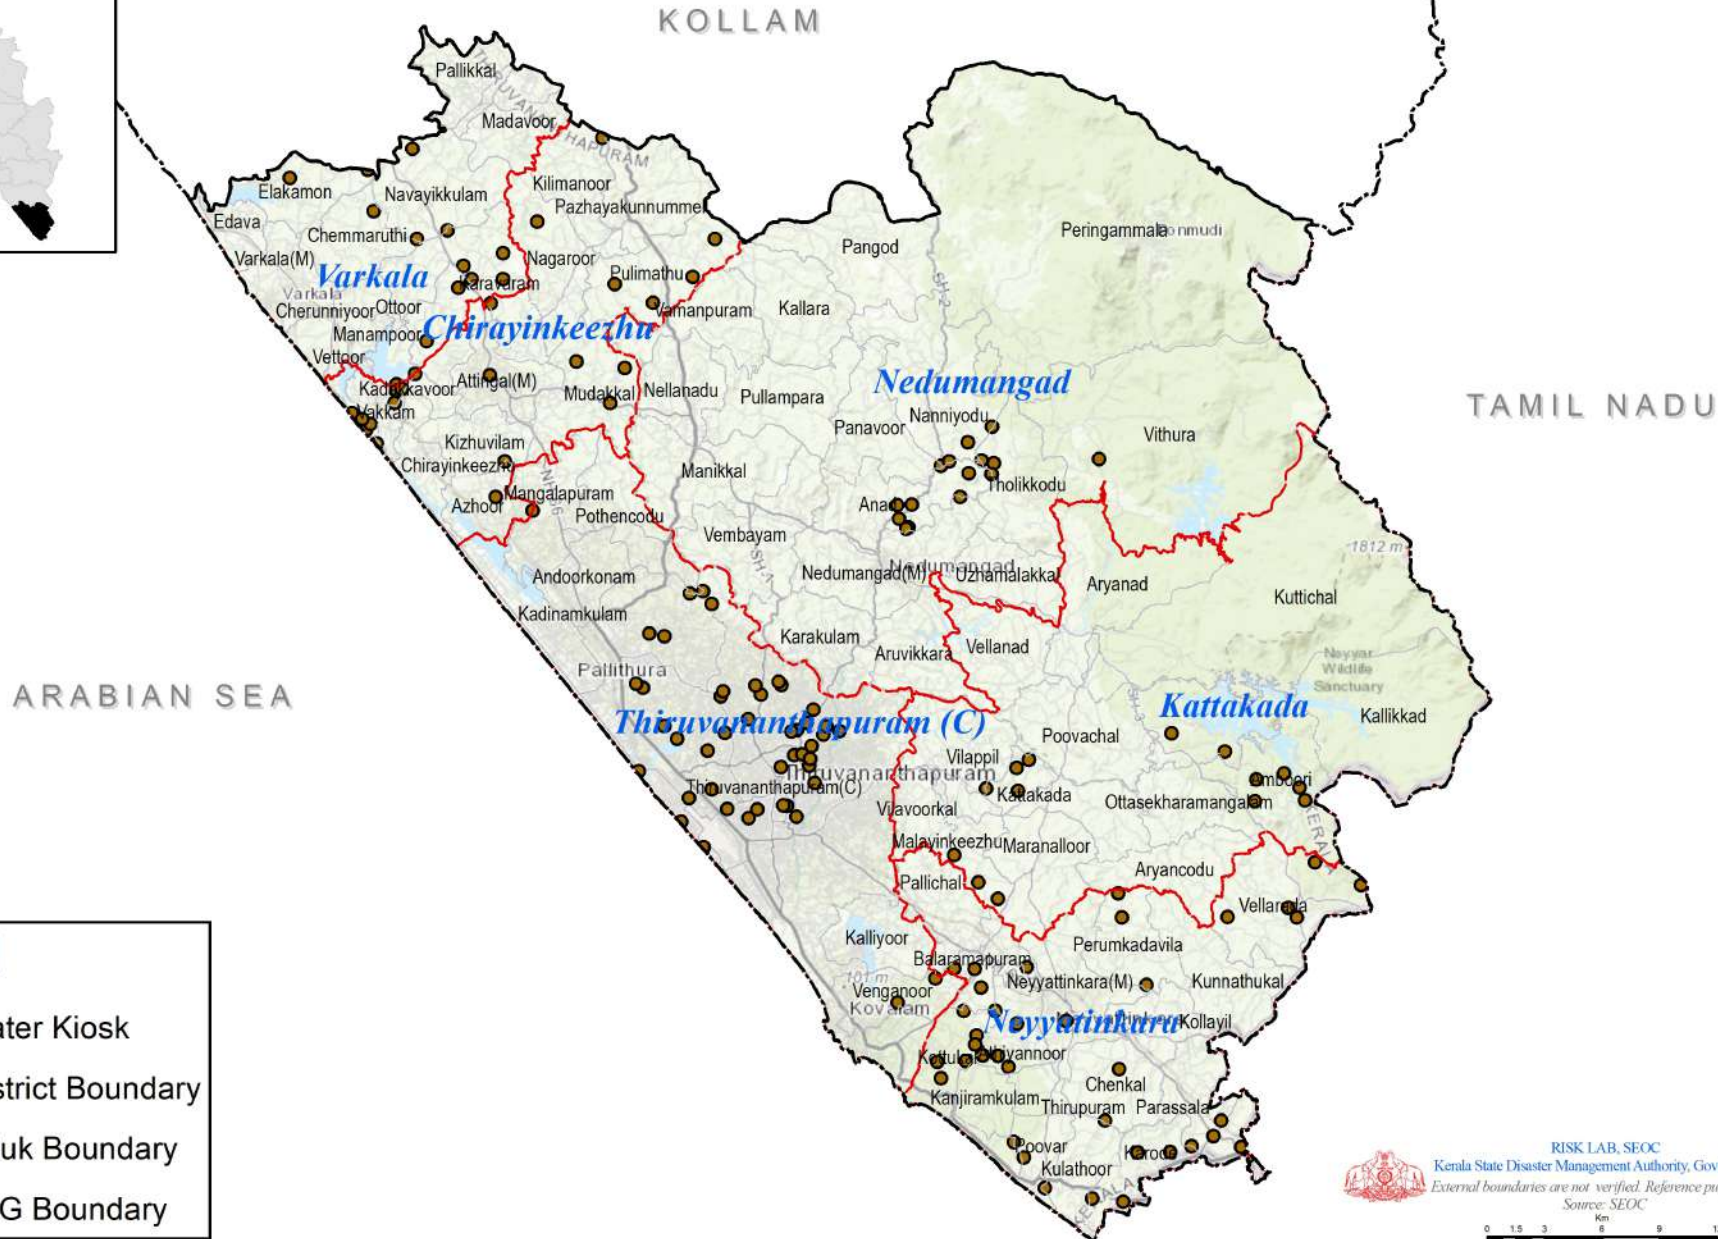

WATER KIOSK LOCATIONS - THIRUVANANTHAPURAM

Legend

- Water Kiosk
- District Boundary
- Taluk Boundary
- LSG Boundary

RISK LAB, SEOC
Kerala State Disaster Management Authority, Govt of Kerala
External boundaries are not verified. Reference purpose only
Source: SEOC

8°40'0"N

8°40'0"N

8°20'0"N

8°20'0"N

76°40'0"E

77°0'0"E

77°20'0"E

76°40'0"E

77°0'0"E

77°20'0"E