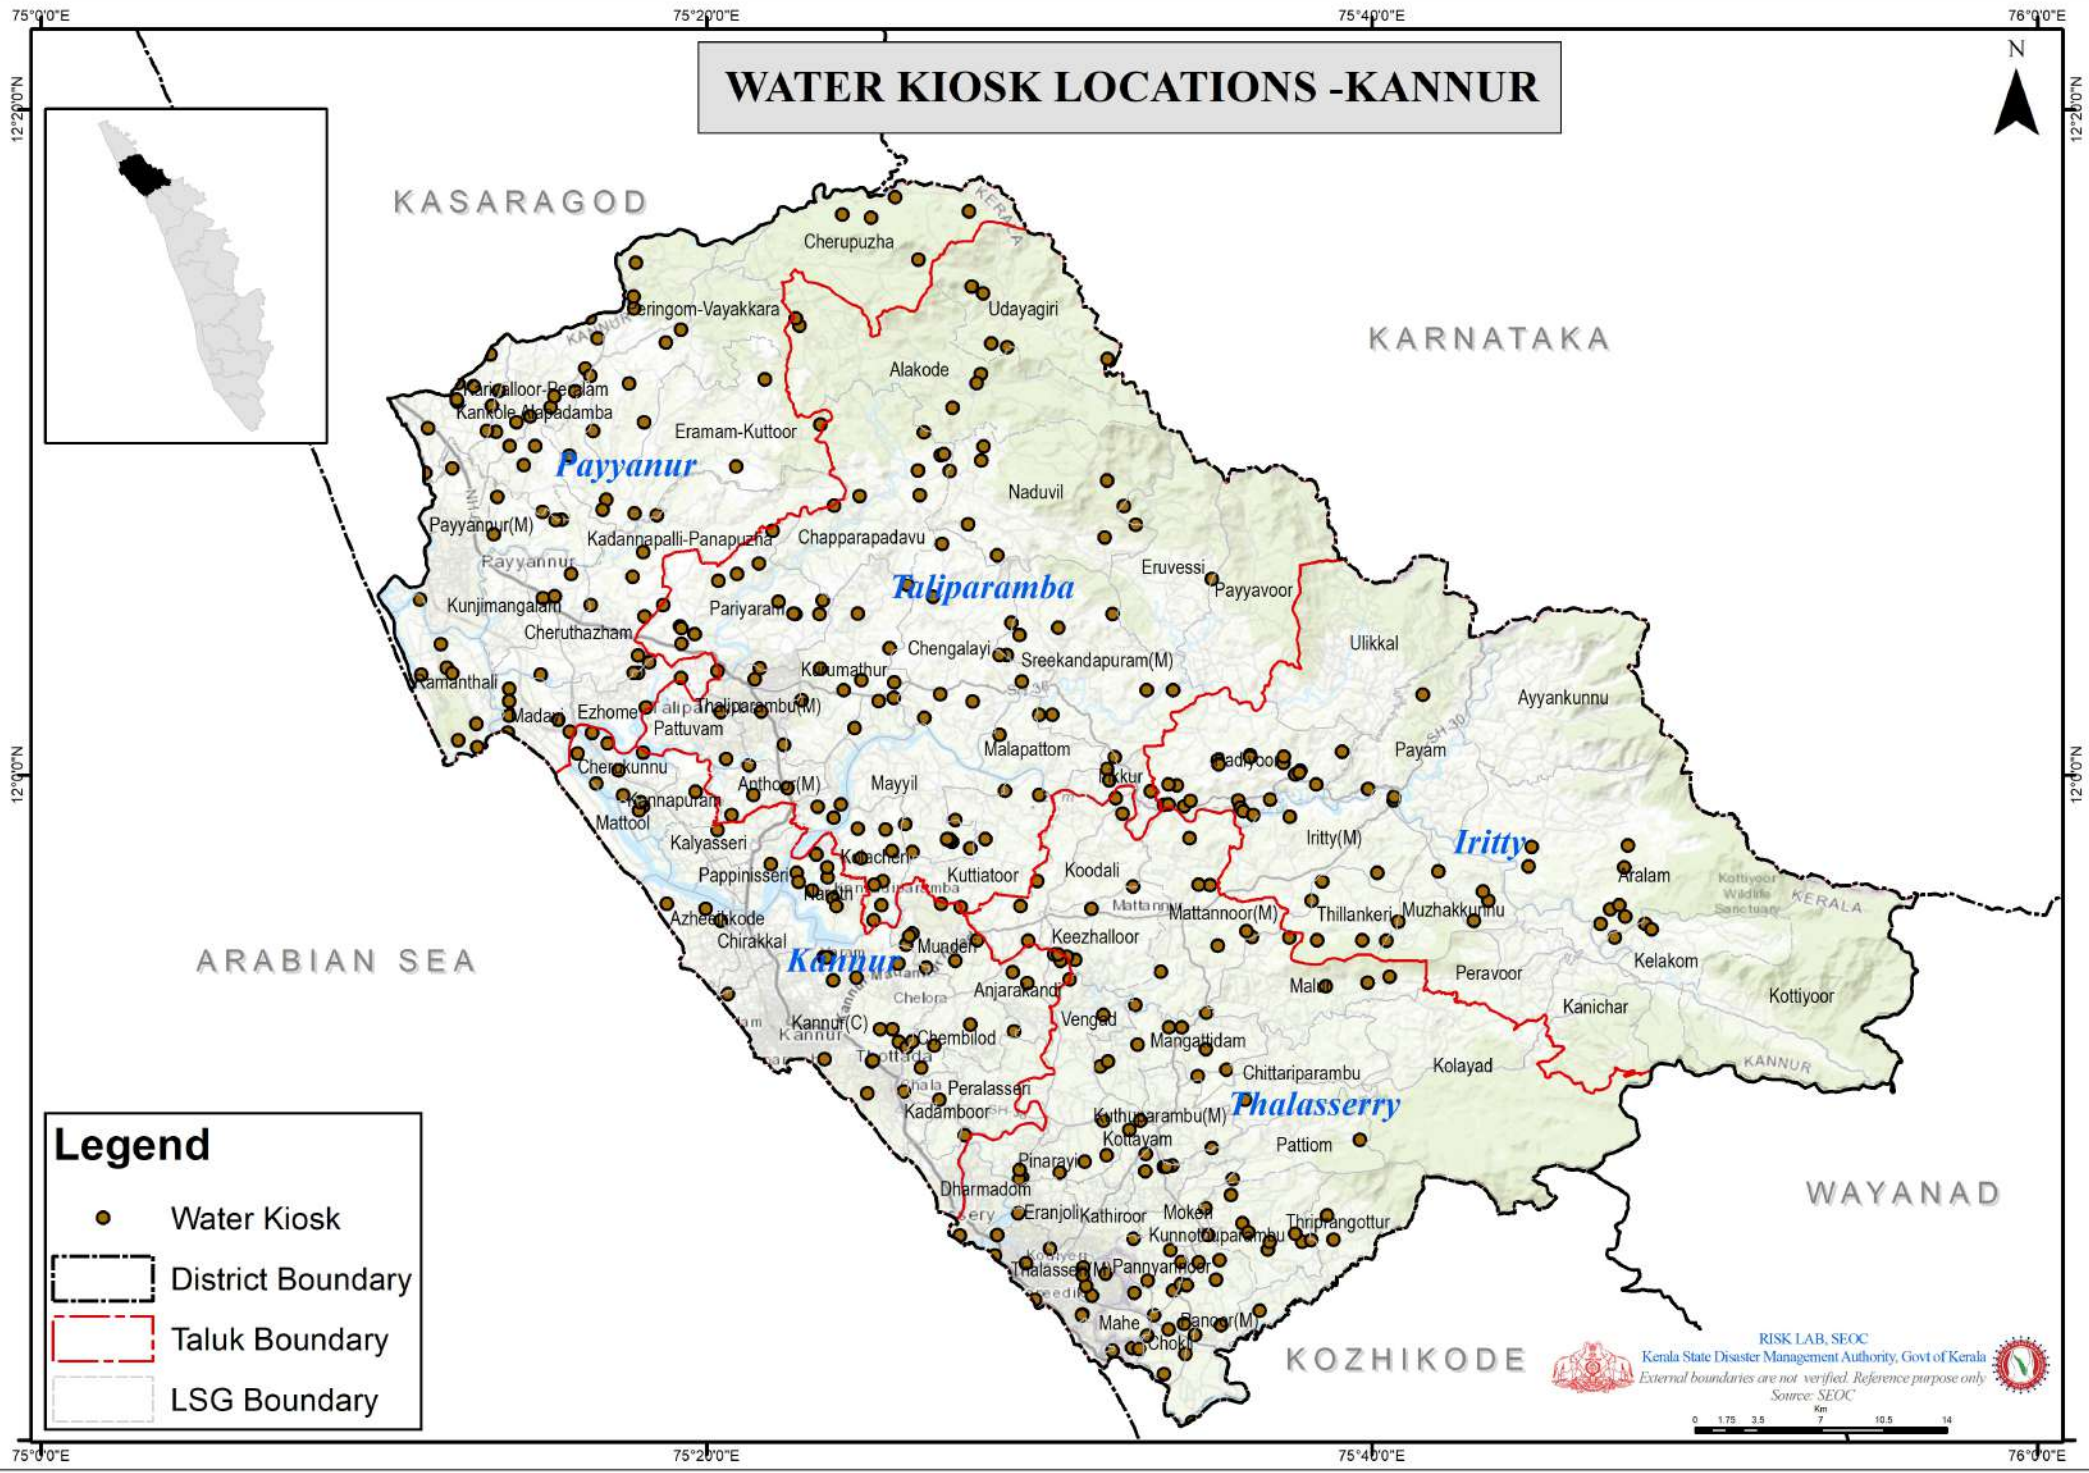

WATER KIOSK LOCATIONS -KANNUR

Legend

- Water Kiosk
- District Boundary
- Taluk Boundary
- LSG Boundary

RISK LAB, SEOC
Kerala State Disaster Management Authority, Govt of Kerala
External boundaries are not verified. Reference purpose only
Source: SEOC