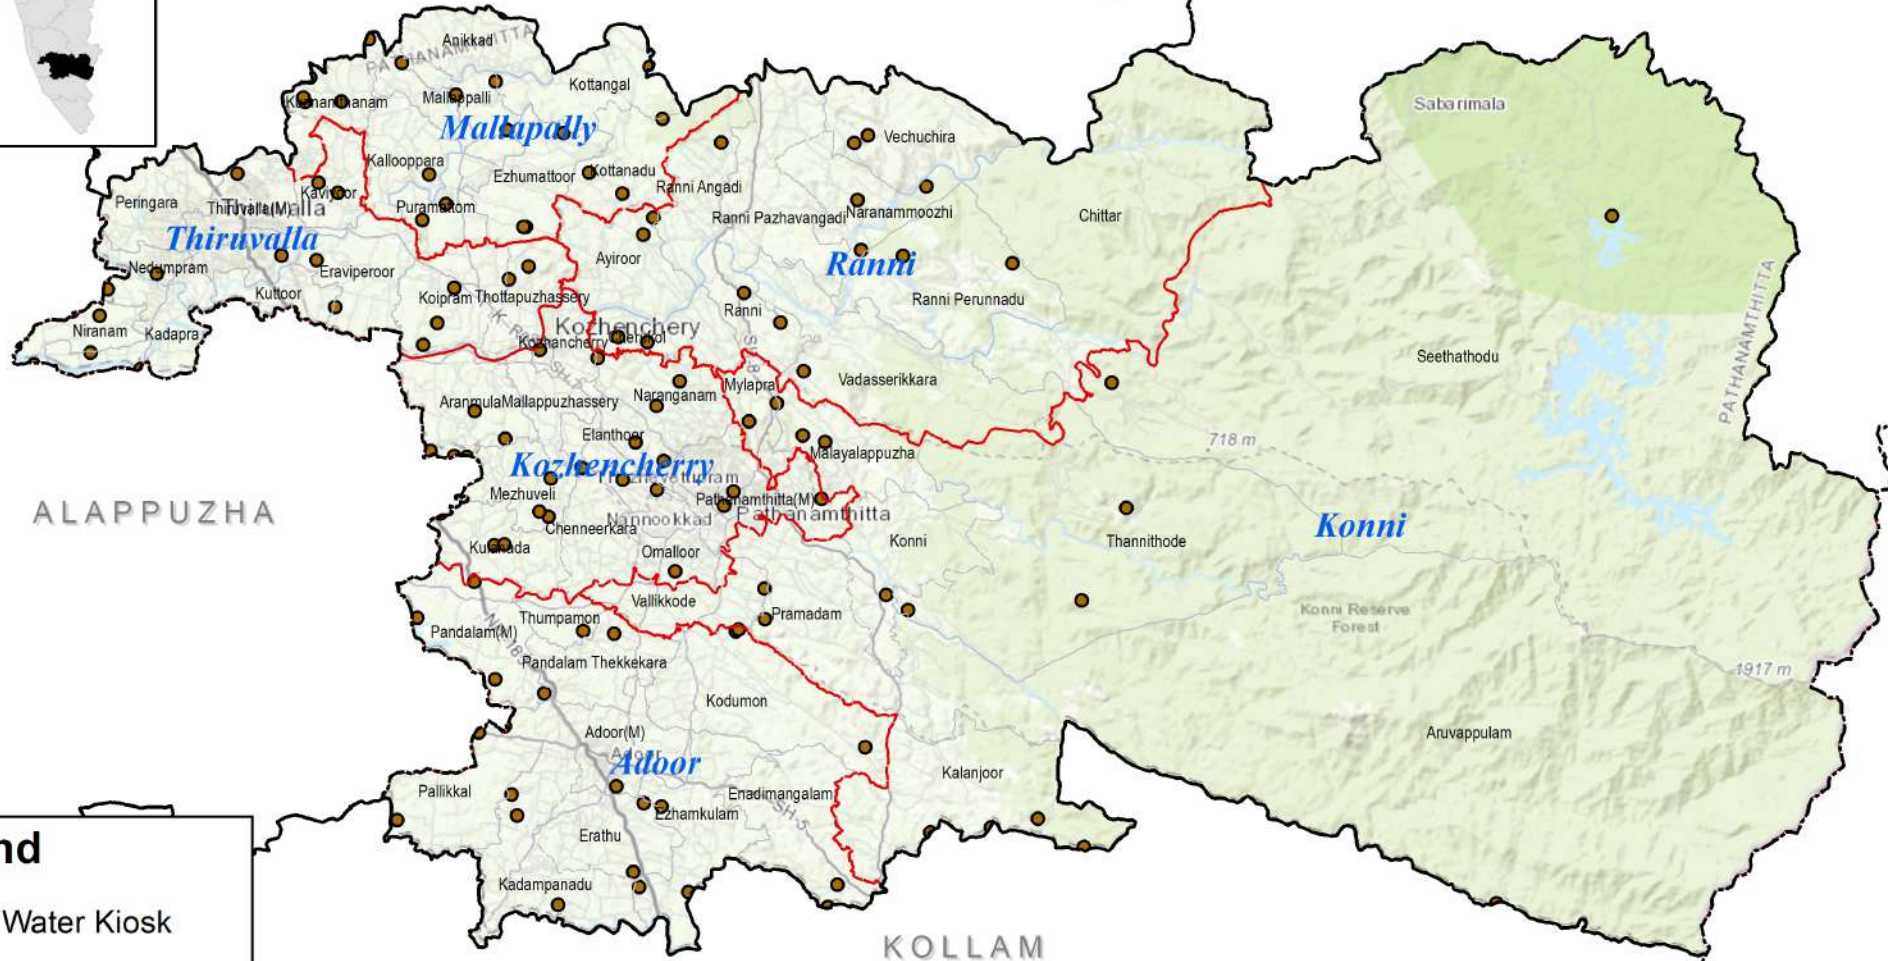

76°40'0"E

77°0'0"E

WATER KIOSK LOCATIONS -PATHANAMTHITTA

KOTTAYAM

IDUKKI

ALAPPUZHA

KOLLAM

Legend

- Water Kiosk
- District Boundary
- Taluk Boundary
- LSG Boundary

RISK LAB, SEOC
Kerala State Disaster Management Authority, Govt of Kerala
External boundaries are not verified. Reference purpose only
Source: SEOC

76°40'0"E

77°0'0"E

9°20'0"N

9°20'0"N

9°0'0"N

9°0'0"N