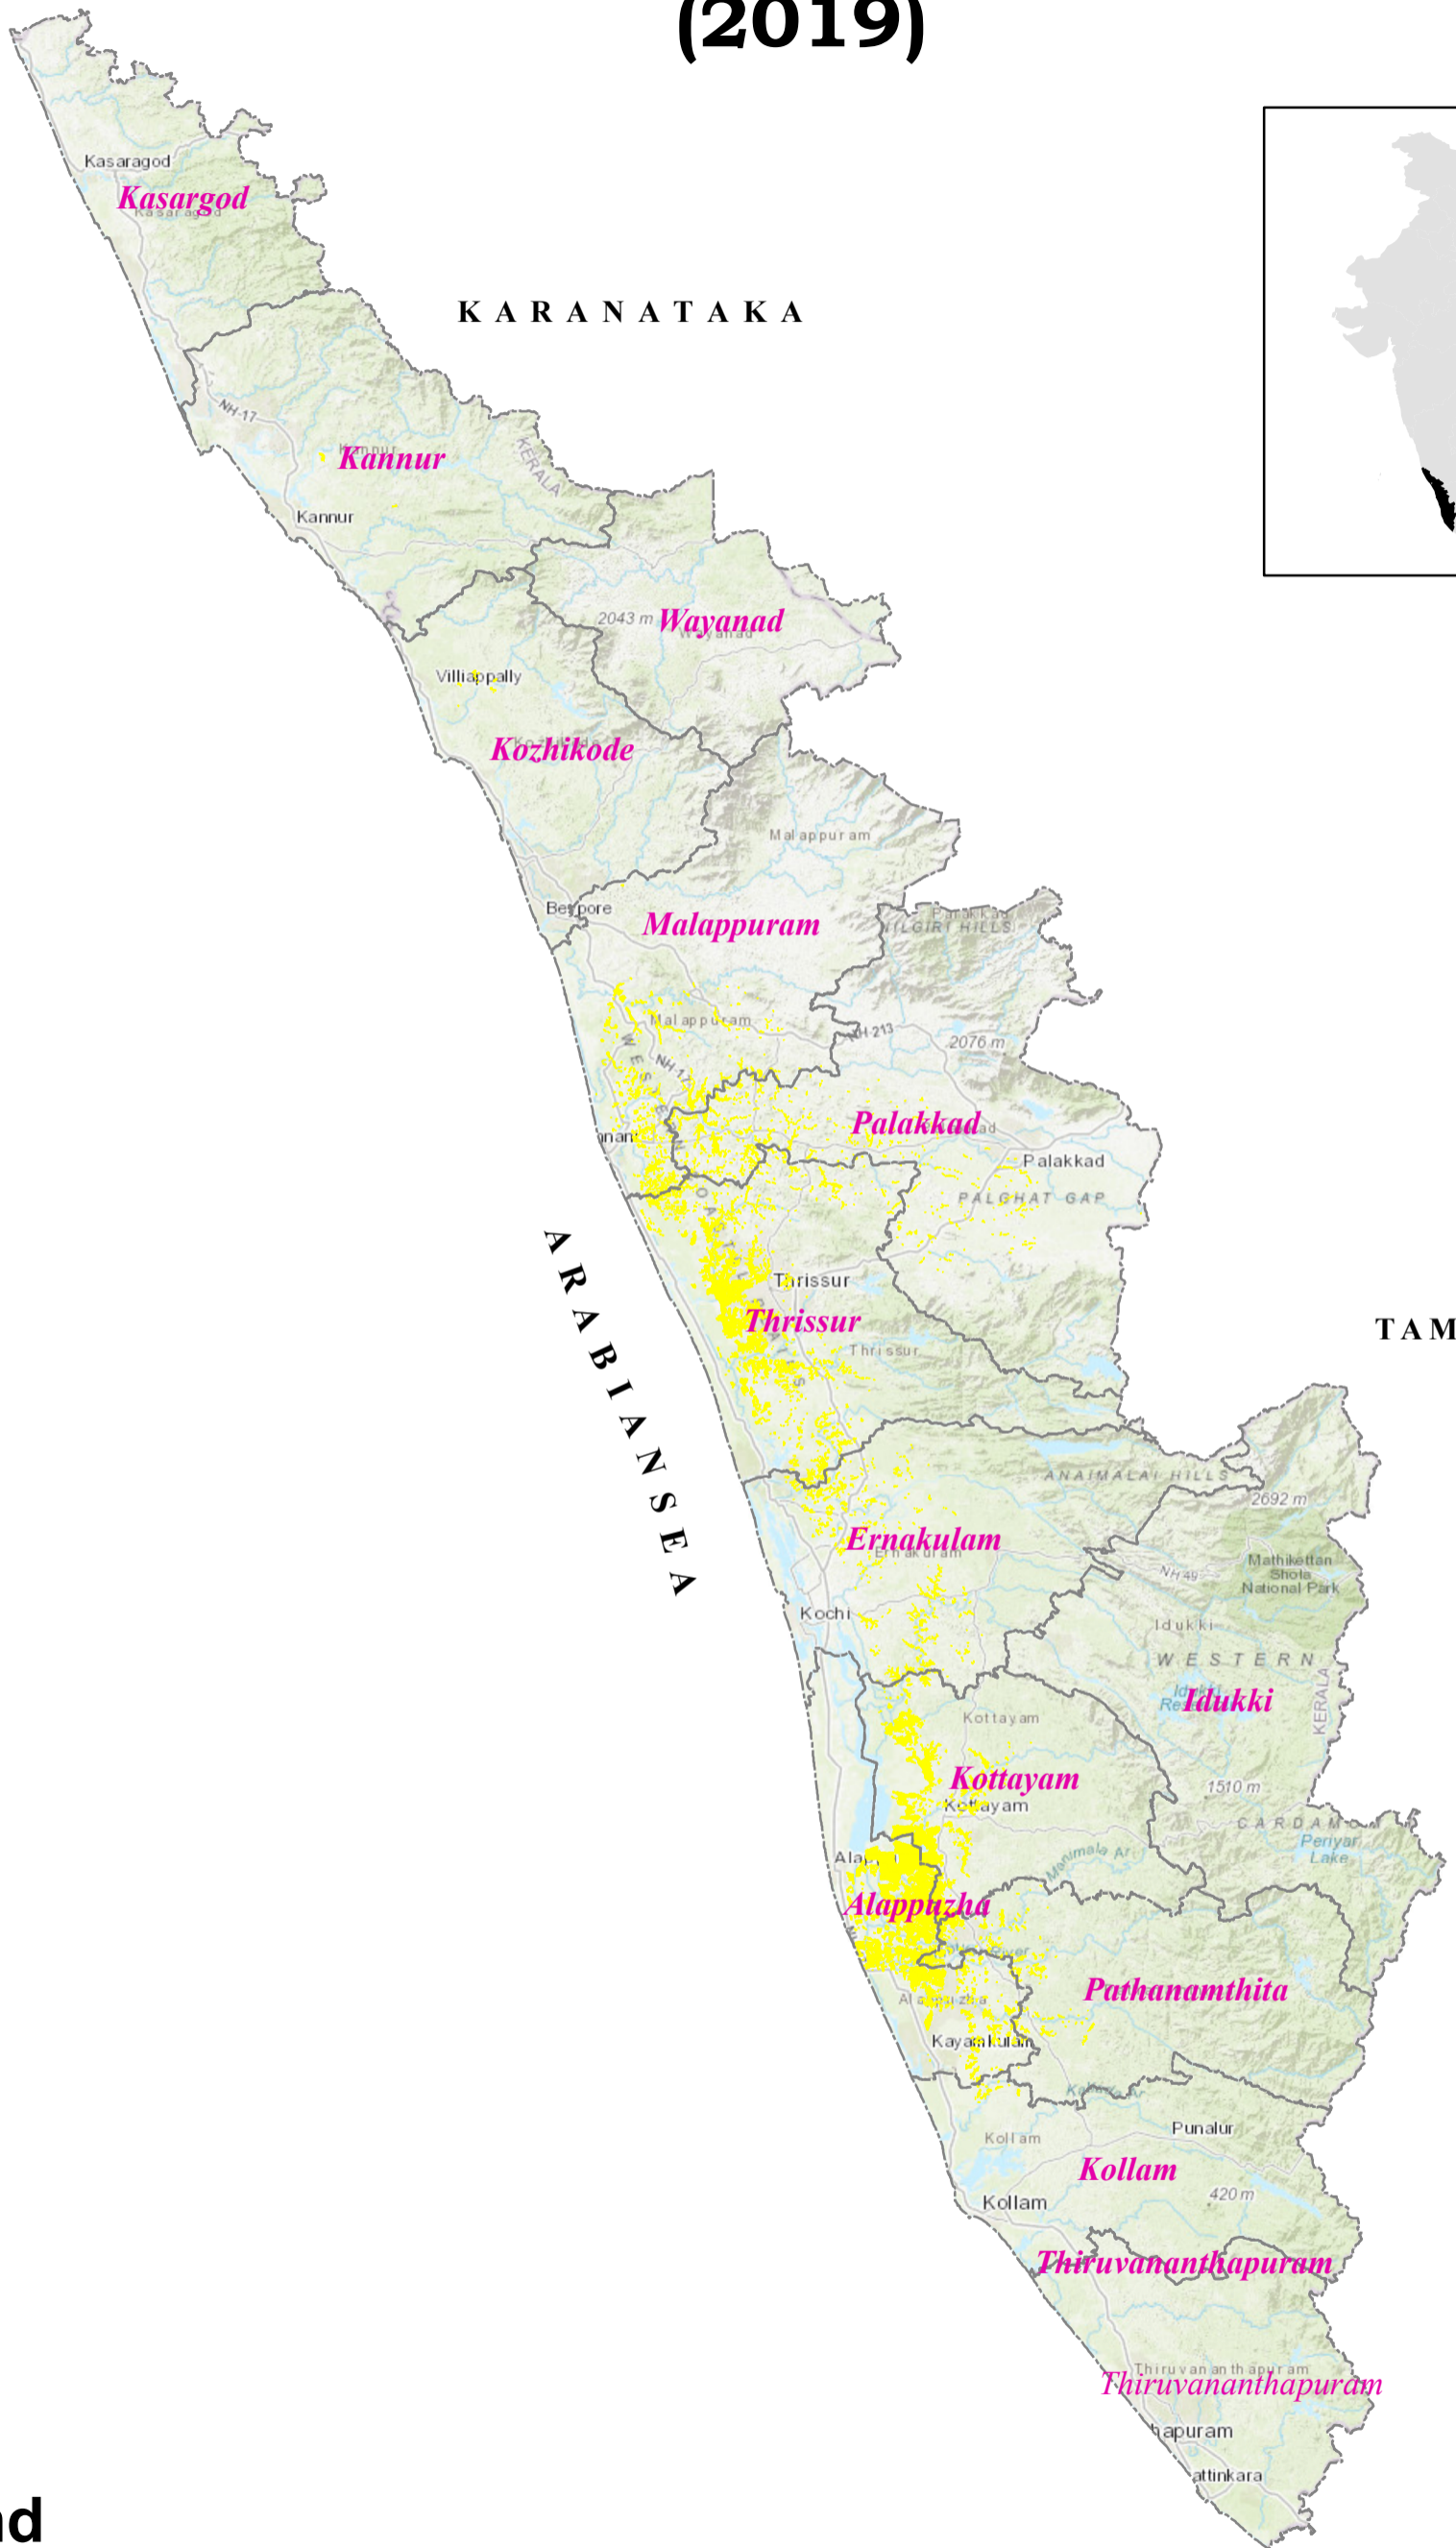

FLOOD INUNDATION (2019)

Legend

-  District Boundary
-  Flood Inundation Area

Sources : NRSC

 **KSEOC, KSDMA** 
 External boundaries are not verified. Reference purpose only.