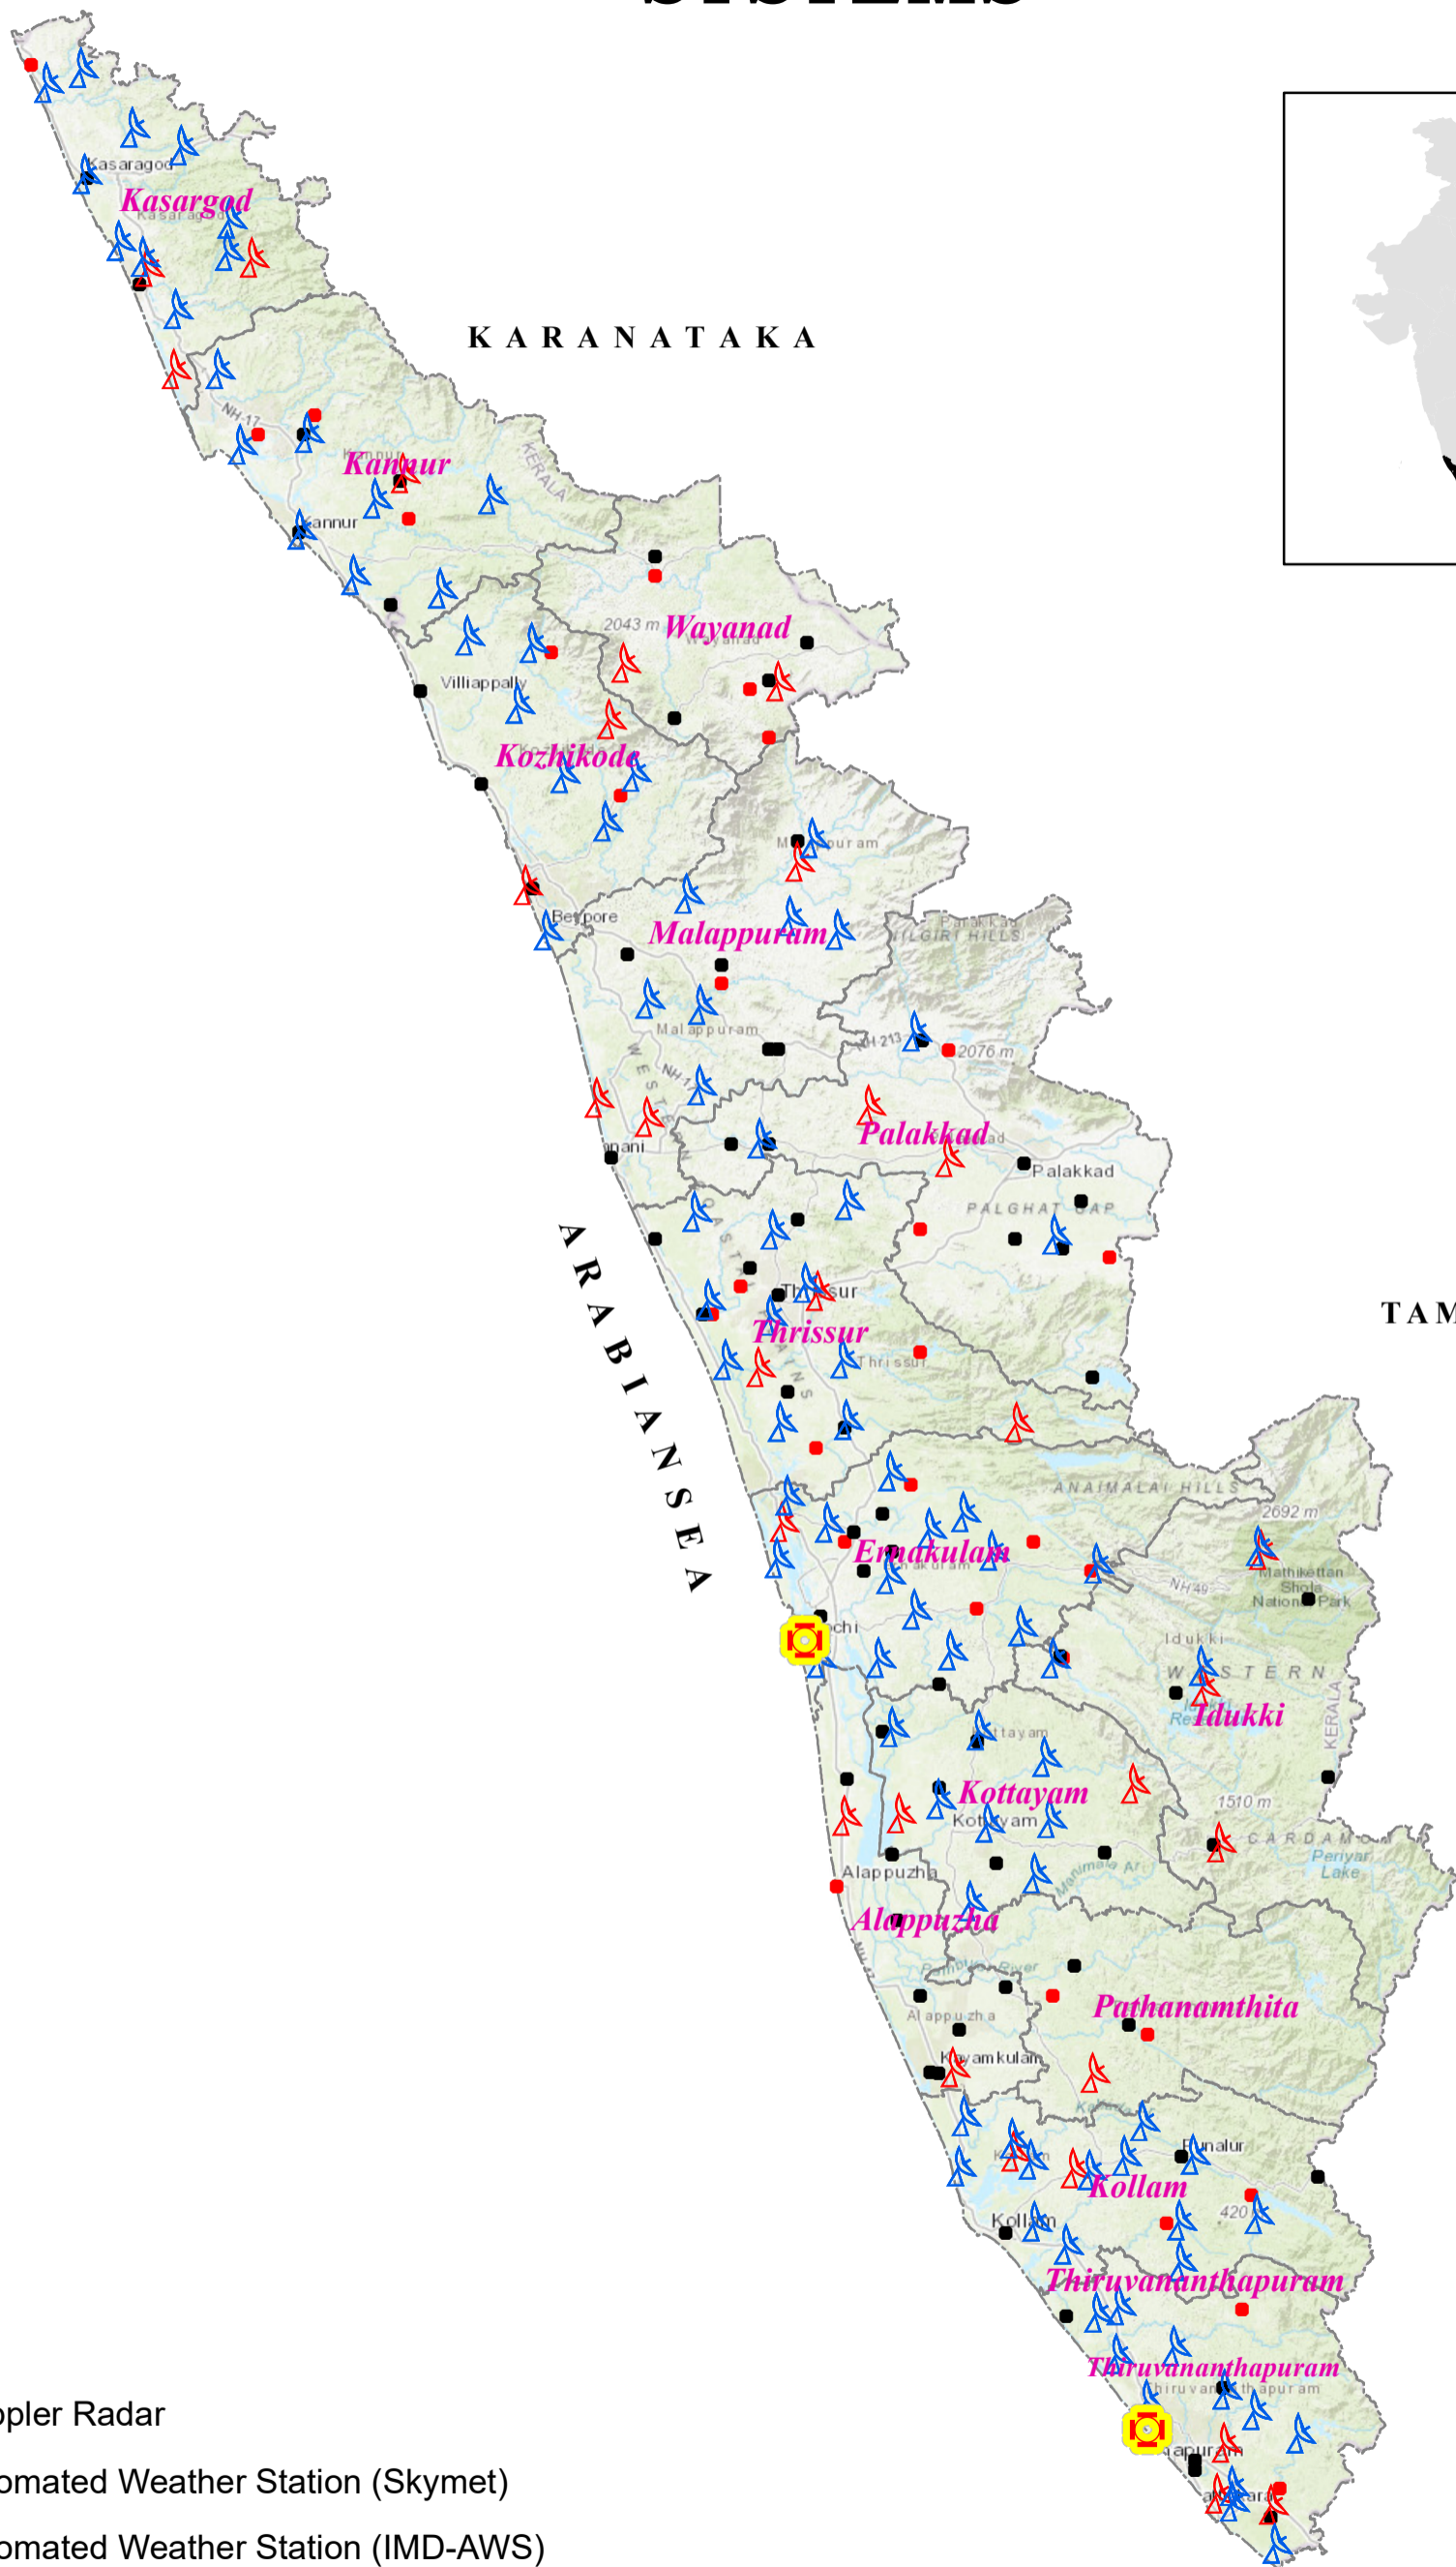

# WEATHER MONITORING SYSTEMS

## Legend

-  Doppler Radar
-  Automated Weather Station (Skymet)
-  Automated Weather Station (IMD-AWS)
-  Manual Rain Guages (IMD)
-  Automated Rain Guages (IMD-ARG)
-  District Boundary

Sources : IMD